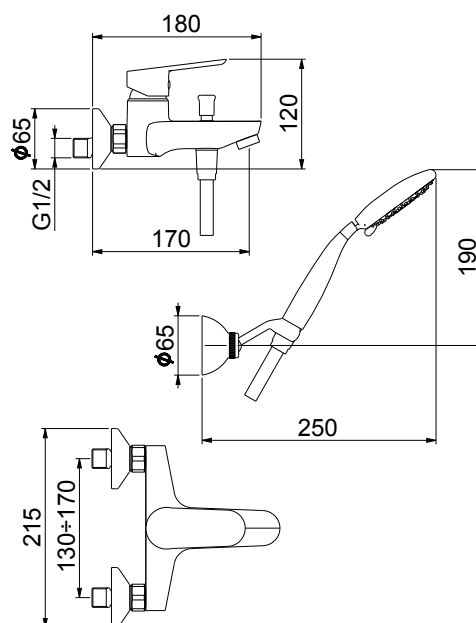

Features

- Cartridge diam. 35 mm with 2 ceramic disks, with 25° opening angle, and 90° mixing angle. We use only certified white lubricant into our mixers and cartridges.
- Aerator Male thread 24x1
- Forged solid brass wall connector with brass rosette
  Long ¾ nut for wall connection
  150 mm wheelbase body with adjusting wall connector from 130mm to 170mm
- Automatic solid brass diverter with stainless steel spring
  90° turning locking diverter to be also used in case of low pressure

Suitable for electrical water heater