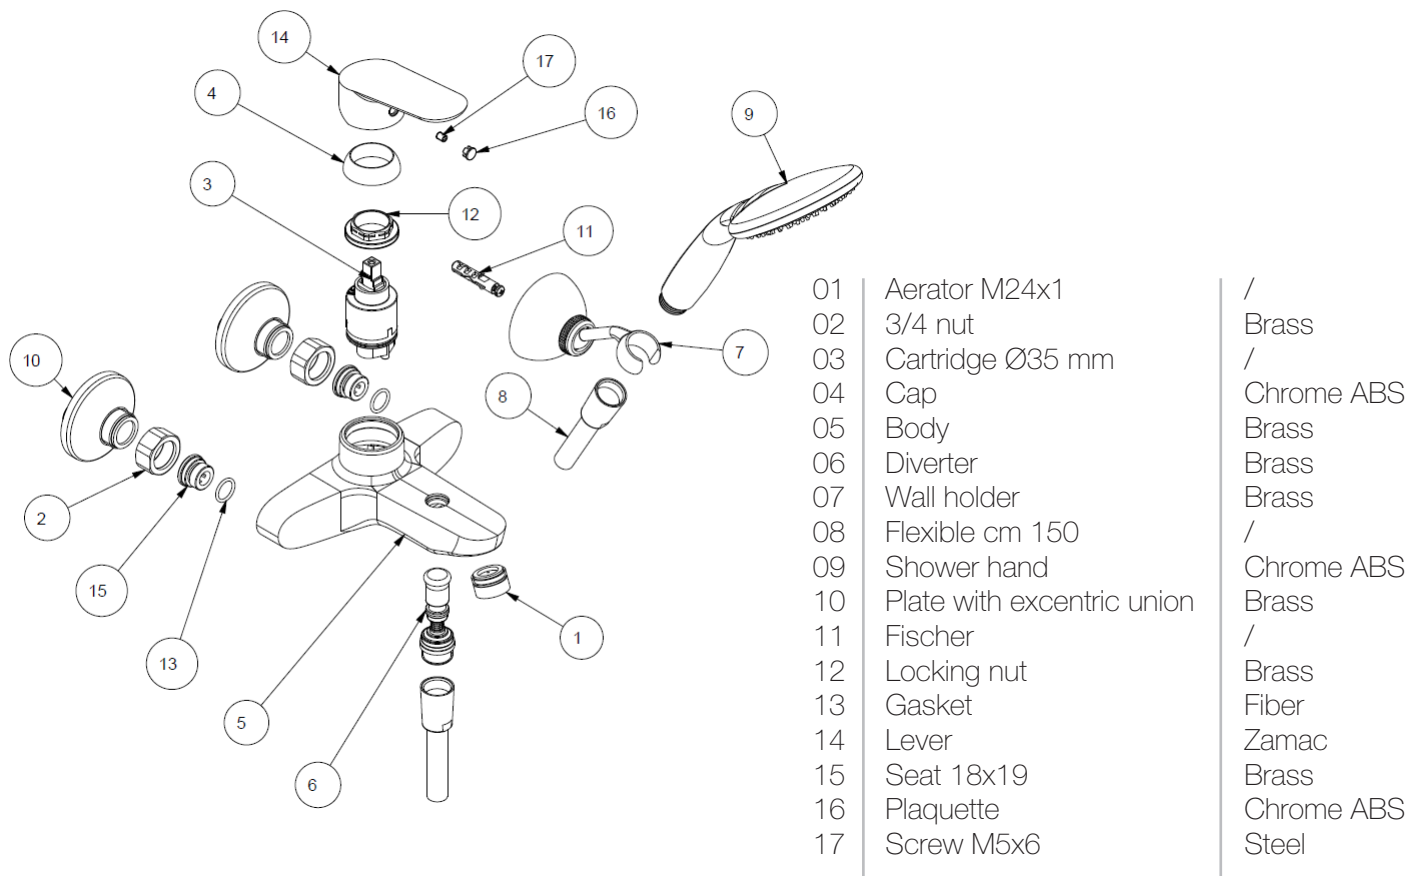

Technical Data Sheet

Maintenance

Product care also includes regularly cleaning the aerator filter from impurities and/or lime scale. For correct decalcification, disassemble the aerator and place it into diluted vinegar (max concentration: 10% at 20°C) to remove lime scale deposits and/or dirt from the aerator filters. Leave it to soak for a few hours, and then rinse using only water.

Cleaning recommendation for products and care of finish

Chrome: the chrome surfaces can be cleaned with a mild detergent or with neutral soap and water.

Color finishes: taps with colored finishes should be cleaned only with a cloth and water.

Never use detergents containing mineral acids (ex. hydrochloric acid), aggressive acids (ex. acetic acid), bases (ex. ammonia) phosphoric acid or other aggressive substances, as they can cause significant damage.

www.fiore.it