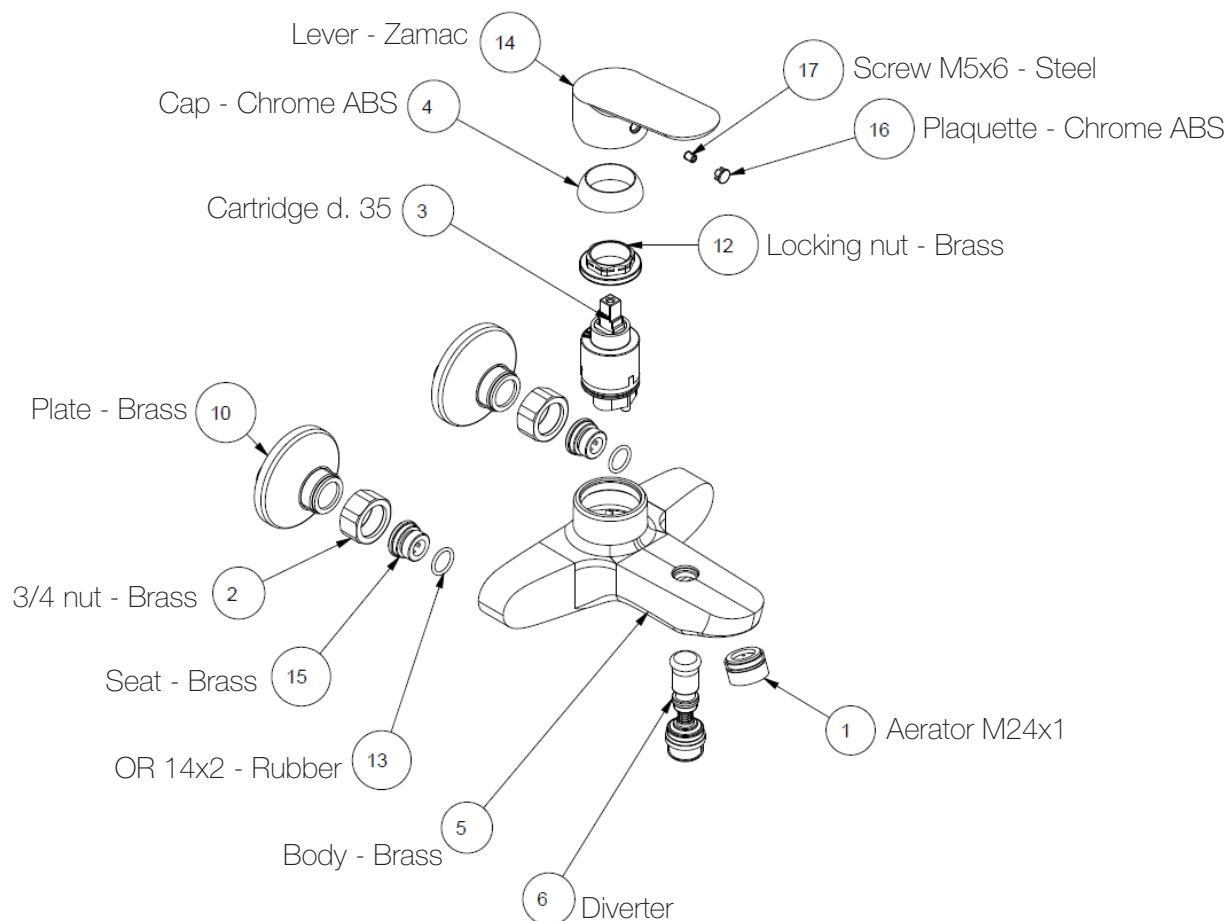

Technical Data Sheet

Maintenance

Product care also includes regularly cleaning the aerator filter from impurities and/or lime scale. For correct decalcification, disassemble the aerator and place it into diluted vinegar (max concentration: 10% at 20°C) to remove lime scale deposits and/or dirt from the aerator filters. Leave it to soak for a few hours, and then rinse using only water.

Cleaning recommendation for products and care of finish

Chrome: the chrome surfaces can be cleaned with a mild detergent or with neutral soap and water.

Color finishes: taps with colored finishes should be cleaned only with a cloth and water.

Never use detergents containing mineral acids (ex. hydrochloric acid), aggressive acids (ex. acetic acid), bases (ex. ammonia) phosphoric acid or other aggressive substances, as they can cause significant damage.

www.fiore.it/catalogues