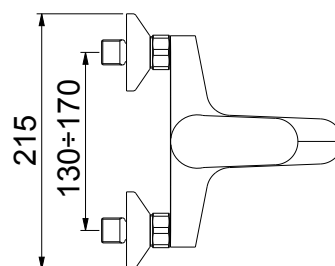

Features

Cartridge diam. 35 mm with 2 ceramic disks, with 25° opening angle, and 90° mixing angle. We use only certified white lubricant into our mixers and cartridges.

Aerator Male thread 24x1

Forged solid brass wall connector with brass rosette
Long ¾ nut for wall connection
150 mm wheelbase body with adjusting wall connector from 130mm to 170mm

Automatic solid brass diverter with stainless steel spring
90° turning locking diverter to be also used in case of low pressure

Suitable for electrical water heater