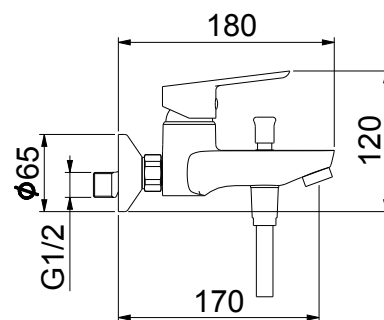

Features

Cartridge diam. 35 mm with 2 ceramic disks, with 25° opening angle, and 90° mixing angle. We use only certified white lubricant into our mixers and cartridges.

Aerator Male thread 24x1

Forged solid brass wall connector with brass rosette
Long ¾ nut for wall connection
150 mm wheelbase body with adjusting wall connector from 130mm to 170mm

Automatic solid brass diverter with stainless steel spring
90° turning locking diverter to be also used in case of low pressure

Suitable for electrical water heater