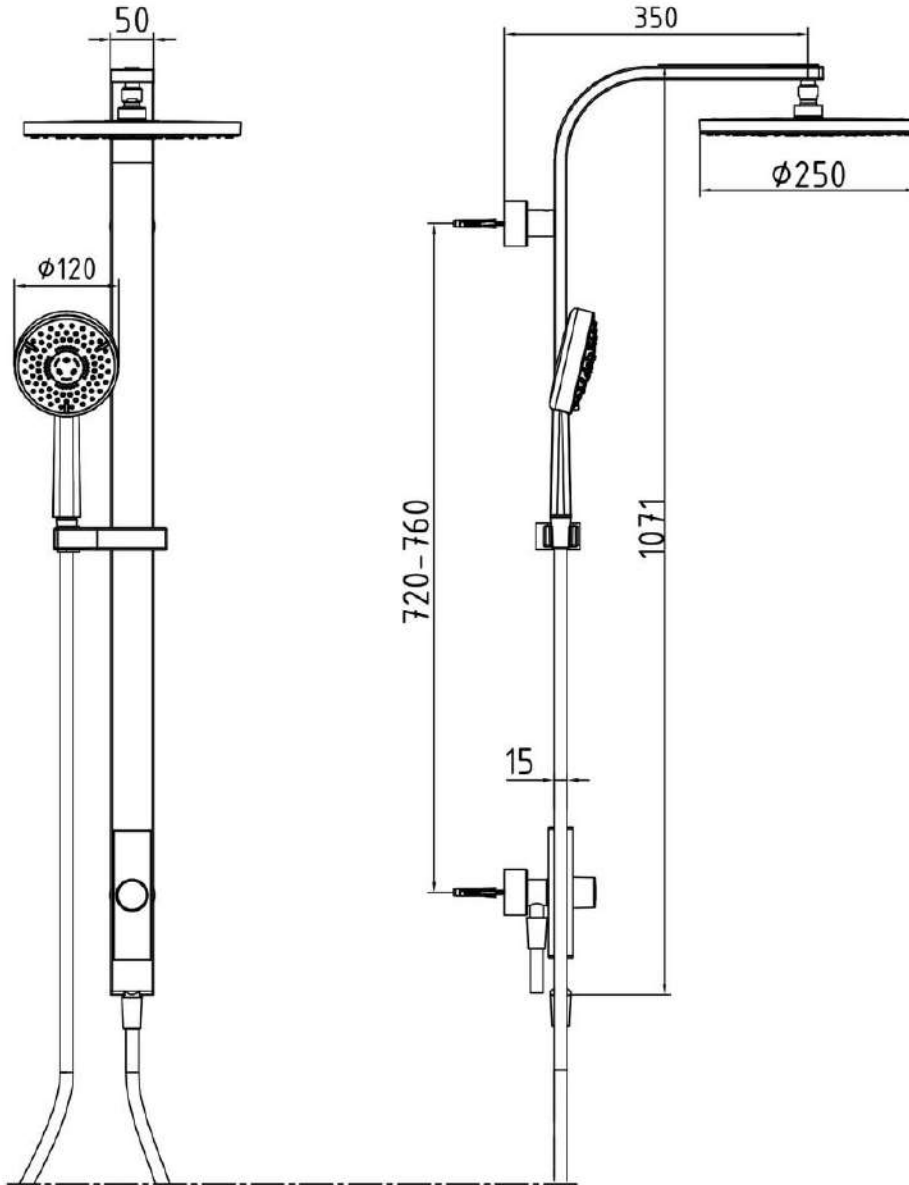

## DUŞ KOLONLARI SHOWER COLUMN SYSTEMS

Ürün Kodu : 102158005 - CARO Kolonlu Duş Sistemi (İhracat Kodu: 102158005 EX)  
Product Code: 102158005 - CARO Shower Column Systems (Export Code: 102158005 EX)  
\*Localization product codes are available.