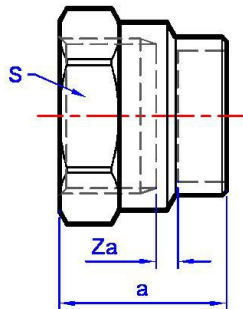

Yorkshire

Straight female connector, copper x BSP parallel female thread

2GHD Connector

General Information

Key Features

- Copper x BSP parallel female thread

| Size | Pattern No. | Pack 1 Qty | Pack 2 Qty | Code | Barcode | Price (£) each ex VAT |
|-------------|-------------|------------|------------|-----------------------|---------------|-----------------------|
| 15mm x 1/2" | 2GHD | 10 | 260 | 56084 | 5022050560841 | £35.33 |
| 22mm x 3/4" | 2GHD | 10 | 80 | 56086 | 5022050560865 | £39.83 |
| 28mm x 1" | 2GHD | 5 | 50 | 56087 | 5022050560872 | £58.70 |

2GHD Connector

Dimensions

| Code | Description | a | Za | S |
|-------|------------------|----|----|----|
| 56084 | 15mm x 1/2" 2GHD | 29 | 3 | 27 |
| 56086 | 22mm x 3/4" 2GHD | 31 | 2 | 32 |
| 56087 | 28mm x 1" 2GHD | 37 | 2 | 41 |

The extent of this liability is limited to the cost of the replacement of the defective item and not to installation or consequential damages.

Pressure and Temperature

| Size | -196°C (Min) | 150°C | 175°C | 200°C (Max) |
|--------------|--------------|---------|---------|-------------|
| 6mm | 242 bar | 242 bar | 151 bar | 61 bar |
| 8mm | 202 bar | 202 bar | 128 bar | 51 bar |
| 10mm to 12mm | 158 bar | 158 bar | 99 bar | 40 bar |

| Size | -196°C (Min) | 150°C | 175°C | 200°C (Max) |
|--------------|--------------|--------|--------|-------------|
| 15mm to 54mm | 69 bar | 69 bar | 43 bar | 17 bar |

Care and Maintenance

Care

No regular aesthetic care is required for this product