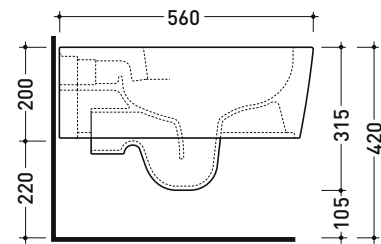

Technical accessories: Universal fixing bracket for wall hung wc/bidet (41/P)

Package dim. 58 x 36,5 x 36 cm | Weight 21,5 kg | Pz. Pallet n° 15

UNI EN 997

Dop-No997

FLAMINIA does not recommend combining this toilet model with rapid-flow/flushometer systems or traditional high tanks

vista zenitale / zenital view

vista laterale / lateral view

sezione longitudinale / section

vista retro / back view

sizes in mm

Please consider a 2% tolerance on indicated measurements

CERAMIC: glossy finish