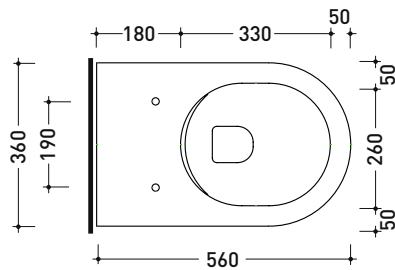

Technical accessories: Universal fixing bracket for wall hung wc/bidet (41/P)

Package dim. 58 x 36,5 x 36 cm | Weight 21,5 kg | Pz. Pallet n° 15

UNI EN 997

Dop-No997

FLAMINIA does not recommend combining this toilet model with rapid-flow/flushometer systems or traditional high tanks

vista zenitale / zenital view

vista laterale / lateral view

sezione longitudinale / section

vista retro / back view

sizes in mm

Please consider a 2% tolerance on indicated measurements

CERAMIC: glossy finish