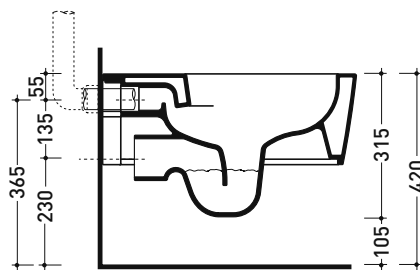

Technical accessories: Universal fixing bracket for wall hung wc/bidet (41/P)

Package dim. 58 x 36,5 x 36 cm | Weight 21,5 kg | Pz. Pallet n° 15

UNI EN 997

Dop-No997

FLAMINIA does not recommend combining this toilet model with rapid-flow/flushometer systems or traditional high tanks

vista zenitale / zenital view

vista laterale / lateral view

sezione longitudinale / section

vista retro / back view

sizes in mm

Please consider a 2% tolerance on indicated measurements

CERAMIC: glossy finish