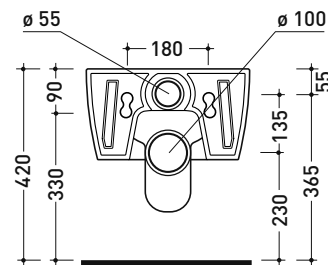

Technical accessories: Universal fixing bracket for wall hung wc/bidet (41/P)

Package dim. 58 x 36,5 x 36 cm | Weight 21,5 kg | Pz. Pallet n° 15

UNI EN 997

Dop-No997

FLAMINIA does not recommend combining this toilet model with rapid-flow/flushometer systems or traditional high tanks

vista zenitale / zenital view

vista laterale / lateral view

sezione longitudinale / section

vista retro / back view

sizes in mm

Please consider a 2% tolerance on indicated measurements

CERAMIC: glossy finish