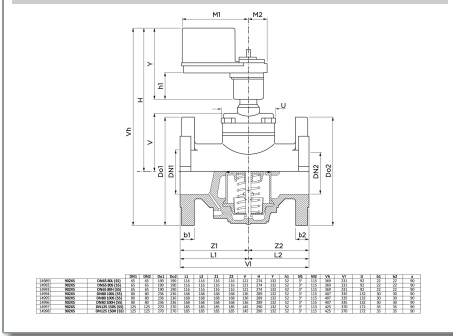

Pegler Proflow

902XS Dynamic

902XS Dynamic commissioning valve

General Information

Size	Pattern No.	Pack 1 Qty	Pack 2 Qty	Code	Barcode	Price (£) each ex VAT
DN65 80L (SS)	902XS	1	0	14989	4018919091930	£2948.39
DN65 80S (SS)	902XS	1	0	14992	4018919091947	£2948.39
DN65 80H (SS)	902XS	1	0	14993	4018919091954	£2948.39
DN80 100L (SS)	902XS	1	0	14994	4018919091961	£4535.96
DN80 100S (SS)	902XS	1	0	14995	4018919091978	£4535.96
DN80 100H (SS)	902XS	1	0	14996	4018919091985	£4989.55
DN125 150S (SS)	902XS	1	0	14997	4018919091992	£8406.65
DN125 150H (SS)	902XS	1	0	14998	4018919092005	£8406.65

902XS Dynamic commissioning valve

Dimensions

Code	Description	Dimensions
14989	DN65 80L 902XS	See image

Pegler Yorkshire reserve the right to change specifications