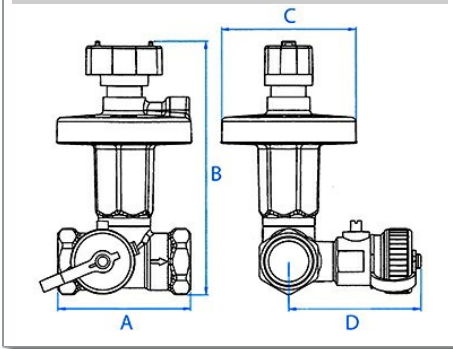

Pegler Proflow

differential pressure controller. ISO 7/1 parallel threads. 20-65 Kpa

926 Differential pressure controller

General Information

Size	Pattern No.	Pack 1 Qty	Pack 2 Qty	Code	Barcode	Price (£) each ex VAT
DN15 926		1	4	271980	5022050580245	£272.16
DN20 926		1	4	271981	5022050580436	£294.83
DN25 926		1	2	271982	5022050580511	£340.20
DN32 926		1	3	271985	5022050580528	£385.56

926 Differential pressure controller

Dimensions

Code	Description	A	B	C	D
271980	DN15 926	61	101	62	61
271981	DN20 926	71	105	62	62
271982	DN25 926	84	146	96	65
271985	DN32 926				

Pegler Yorkshire reserve the right to change specifications