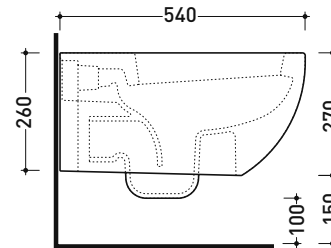

Technical accessories: Universal fixing bracket for wall hung wc/bidet (41/P)

Package dim. | Weight 22 kg | Pz. Pallet n° 18

UNI EN 997

Dop-No997

Flaminia does not recommend combining this toilet model with rapid-flow/flushometer systems or traditional high tanks

vista zenitale / zenital view

vista laterale / lateral view

sezione longitudinale / section

art. 9008
 kit di fissaggio
 Fischer (in dotazione)
 Fischer fixing kit
 (included in the box)

vista retro / back view

sizes in mm

CERAMIC: glossy finish

white

Please consider a 2% tolerance on indicated measurements