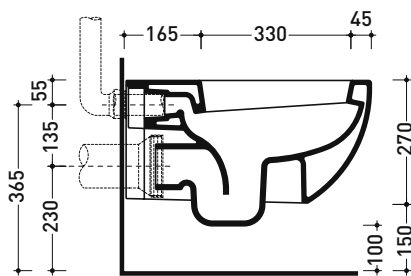

Technical accessories: Universal fixing bracket for wall hung wc/bidet (41/P)

Package dim. | Weight 22 kg | Pz. Pallet n° 18

UNI EN 997

Dop-No997

Flaminia does not recommend combining this toilet model with rapid-flow/flushometer systems or traditional high tanks

vista zenitale / zenital view

vista laterale / lateral view

sezione longitudinale / section

art. 9008
 kit di fissaggio
 Fischer (in dotazione)
 Fischer fixing kit
 (included in the box)

vista retro / back view

sizes in mm

CERAMIC: glossy finish

white

Please consider a 2% tolerance on indicated measurements