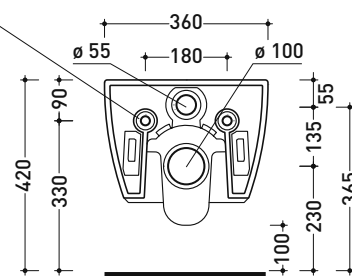

Technical accessories: Universal fixing bracket for wall hung wc/bidet (41/P)

Package dim. | Weight 22 kg | Pz. Pallet n° 18

UNI EN 997

Dop-No997

Flaminia does not recommend combining this toilet model with rapid-flow/flushometer systems or traditional high tanks

vista zenitale / zenital view

vista laterale / lateral view

sezione longitudinale / section

art. 9008
 kit di fissaggio
 Fischer (in dotazione)
 Fischer fixing kit
 (included in the box)

vista retro / back view

sizes in mm

CERAMIC: glossy finish

white

Please consider a 2% tolerance on indicated measurements