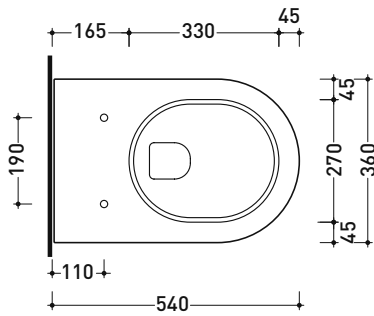

Technical accessories: Universal fixing bracket for wall hung wc/bidet (41/P)

Package dim. | Weight 22 kg | Pz. Pallet n° 18

UNI EN 997

Dop-No997

Flaminia does not recommend combining this toilet model with rapid-flow/flushometer systems or traditional high tanks

vista zenitale / zenital view

vista laterale / lateral view

sezione longitudinale / section

art. 9008
 kit di fissaggio
 Fischer (in dotazione)
 Fischer fixing kit
 (included in the box)

vista retro / back view

sizes in mm

CERAMIC: glossy finish

white

Please consider a 2% tolerance on indicated measurements