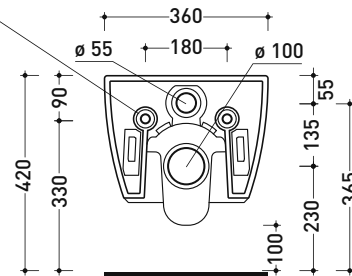

Technical accessories: Universal fixing bracket for wall hung wc/bidet (41/P)

Package dim. | Weight 22,5 kg | Pz. Pallet n° 18

UNI EN 997

Dop-No997

Flaminia does not recommend combining this toilet model with rapid-flow/flushometer systems or traditional high tanks

vista zenitale / zenital view

vista laterale / lateral view

sezione longitudinale / section

art. 9008
 kit di fissaggio
 Fischer (in dotazione)
 Fischer fixing kit
 (included in the box)

vista retro / back view

sizes in mm

Please consider a 2% tolerance on indicated measurements

CERAMIC: glossy finish

matt finish

* match with Aluminum coverseat only (QKCW07)

SILVER: glossy finish

white black

milky white carbone argilla cenere fango nuvola* rosso rubens* petrolio*