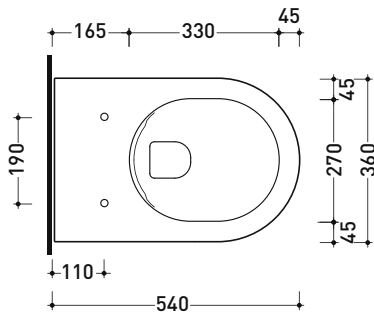

Technical accessories: Universal fixing bracket for wall hung wc/bidet (41/P)

Package dim. | Weight 22,5 kg | Pz. Pallet n° 18

UNI EN 997

Dop-No997

Flaminia does not recommend combining this toilet model with rapid-flow/flushometer systems or traditional high tanks

vista zenitale / zenital view

vista laterale / lateral view

sezione longitudinale / section

art. 9008
 kit di fissaggio
 Fischer (in dotazione)
 Fischer fixing kit
 (included in the box)

vista retro / back view

sizes in mm

Please consider a 2% tolerance on indicated measurements

CERAMIC: glossy finish

matt finish

* match with Aluminum coverseat only (QKCW07)

SILVER: glossy finish

white black

milky white carbone argilla cenere fango nuvola* rosso rubens* petrolio*