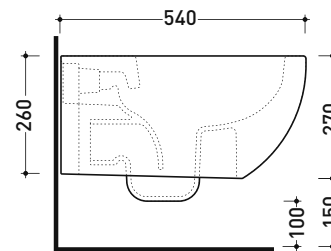

Technical accessories: Universal fixing bracket for wall hung wc/bidet (41/P)

Package dim. | Weight 22,5 kg | Pz. Pallet n° 18

UNI EN 997

Dop-No997

Flaminia does not recommend combining this toilet model with rapid-flow/flushometer systems or traditional high tanks

vista zenitale / zenital view

vista laterale / lateral view

sezione longitudinale / section

art. 9008
 kit di fissaggio
 Fischer (in dotazione)
 Fischer fixing kit
 (included in the box)

vista retro / back view