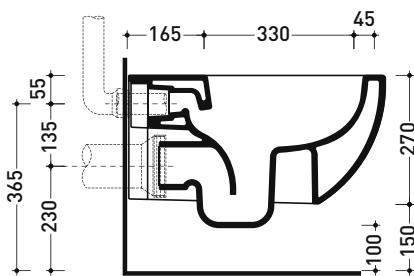

Technical accessories: Universal fixing bracket for wall hung wc/bidet (41/P)

Package dim. | Weight 22,5 kg | Pz. Pallet n° 18

UNI EN 997

Dop-No997

Flaminia does not recommend combining this toilet model with rapid-flow/flushometer systems or traditional high tanks

vista zenitale / zenital view

vista laterale / lateral view

sezione longitudinale / section

art. 9008
 kit di fissaggio
 Fischer (in dotazione)
 Fischer fixing kit
 (included in the box)

vista retro / back view

sizes in mm

Please consider a 2% tolerance on indicated measurements

CERAMIC: glossy finish

matt finish

* match with Aluminum coverseat only (QKCW07)

SILVER: glossy finish

white black

milky white carbone argilla cenere fango nuvola* rosso rubens* petrolio*