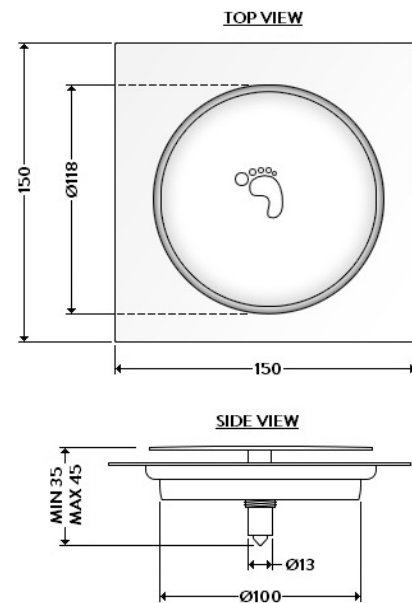

## FLOOR DRAIN WITH VERTICAL OUTLET 150X150 PS AQD-115P-SS

### Specifications

Brand	AQUADRAIN
Range	AQUADRAIN
Product code	AQD-115P-SS
Finish/Colour	POLISHED STAINLESS S
Product type	FLOOR DRAIN
Material	STAINLESS STEEL
Connection Size	Ø100MM

### Technical Information

FLOOR DRAIN
WITH POP-UP COVER
THICKNESS 1.5MM
VERTICAL OUTLET DIA. 100 MM
PUSH TYPE/POP UP COVER PLATE
W X D X H: 150 X 150 X 35

### Drawing

Box contents: FLOOR DRAIN