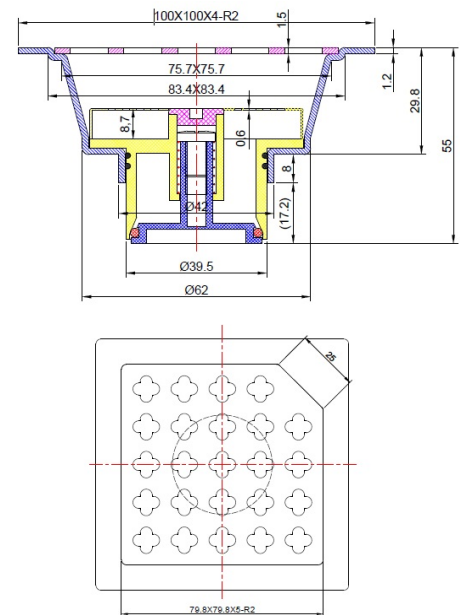

## FLOOR/SHOWER DRAIN WITH VERTICAL OUTLET 100X100 PS

AQD-55018-CP

### Specifications

Brand	AQUADRAIN
Range	AQUADRAIN
Product code	AQD-55018-CP
Finish/Colour	POLISHED STAINLESS S
Product type	FLOOR DRAIN
Material	STAINLESS STEEL
Connection Size	Ø39.5MM

### Technical Information

FLOOR/SHOWER DRAIN
WITH VERTICAL OUTLET
OUTLET DIA. 39.5MM
STAINLESS STEEL 304
W X D X H: 100 X 100 X 55

### Drawing

Box contents: FLOOR/SHOWER DRAIN