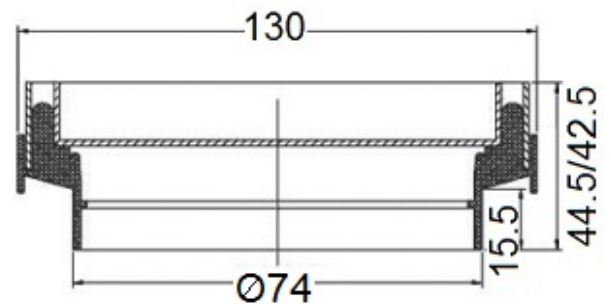

TILE DRAIN VERTICAL OUTLET 13X13CM (GRADE 316) P.SS

AQD-FC051-F-316-SS

Specifications

Brand	AQUADRAIN
Range	AQUADRAIN
Product code	AQD-FC051-F-316-SS
Finish/Colour	POLISHED STAINLESS S
Product type	TILE DRAIN
Material	STAINLESS STEEL
Connection Size	Ø74MM

Technical Information

TILE DRAIN
POLISHED STAINLESS STEEL (316 GRADE)
WITH PLASTIC BASE
TILE INSERT DEPTH 12MM
35 L/MIN

Drawing

Box contents: TILE DRAIN