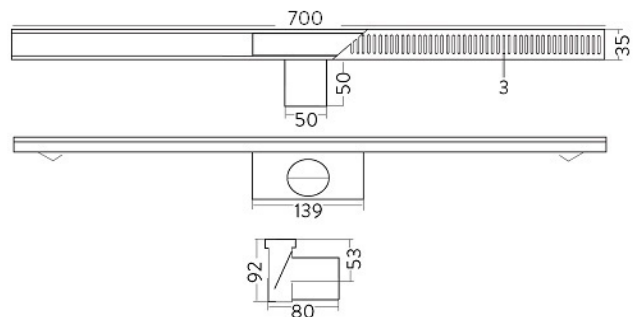

SHOWER CHANNEL WITH HORIZONTAL OUTLET 700MM BS

AQD-SCH-703521-A-BS

Specifications

Brand	AQUADRAIN
Range	AQUADRAIN
Product code	AQD-SCH-703521-A-BS
Finish/Colour	BRUSHED STAINLESS ST
Product type	SHOWER CHANNEL
Material	STAINLESS STEEL
Connection Size	50MM DIA.

Technical Information

SHOWER CHANNEL
WITH REMOVABLE WATER TRAP
HORIZONTAL OUTLET DIA. 50 MM
CAPACITY - 30 L/M

Drawing

Box contents: SHOWER CHANNEL