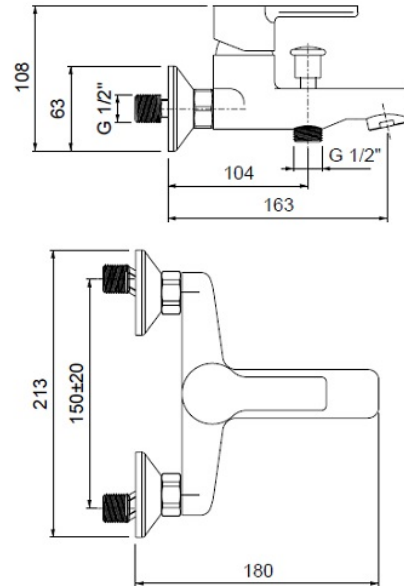

TECHNICAL DATA SHEET

BRAND: AQUAZONE

CONSUL EXPOSED BATH/SHOWER MIXER CP

PRODUCT DATA

Range	: CONSUL
Product code	: AQE-CNS-325-CP
Finish/Colour	: CHROME
Product type	: BATH SHOWER MIXER
Material	: BRASS
Connection Size	: 1/2"
Water pressure	: 0.2-5 Bar
RMP	: MP - 1.0 BAR

TECHNICAL INFORMATION

- SHOWER MIXER
- WALL MOUNTED EXPOSED
- SINGLE HANDLE
- WITHOUT RIGID RISER
- WITH PUSH/PULL DIVERTER
- 2X 1/2" INLETS
- 1/2" OUTLET FOR SHOWER HOSE

SCOPE OF DELIVERY

- SHOWER MIXER
- 2X SHROUD