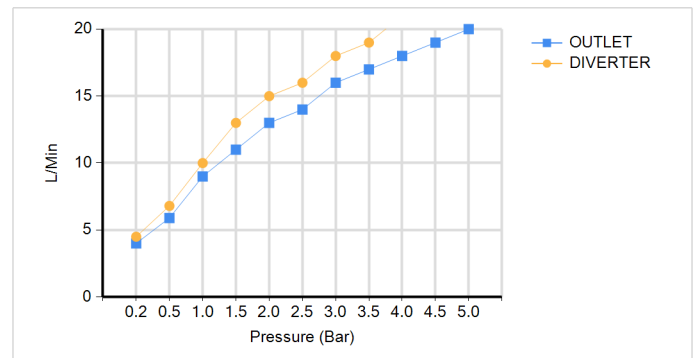

TECHNICAL DATA SHEET

BRAND: AQUAZONE

CONSUL EXPOSED BATH/SHOWER MIXER CP

PRODUCT DATA

Range	: CONSUL
Product code	: AQE-CNS-325-CP
Finish/Colour	: CHROME
Product type	: BATH SHOWER MIXER
Material	: BRASS
Connection Size	: 1/2"
Water pressure	: 0.2-5 Bar
RMP	: MP - 1.0 BAR

TECHNICAL INFORMATION

- SHOWER MIXER
- WALL MOUNTED EXPOSED
- SINGLE HANDLE
- WITHOUT RIGID RISER
- WITH PUSH/PULL DIVERTER
- 2X 1/2" INLETS
- 1/2" OUTLET FOR SHOWER HOSE

SCOPE OF DELIVERY

- SHOWER MIXER
- 2X SHROUD