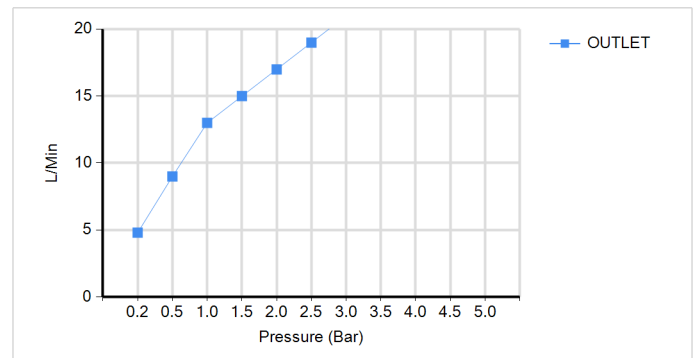

TECHNICAL DATA SHEET

BRAND: AQUAZONE

CONSUL CONCEALED SHOWER MIXER CP

PRODUCT DATA

Range	: CONSUL
Product code	: AQE-CNS-410-CP
Finish/Colour	: CHROME
Product type	: SHOWER MIXER
Material	: BRASS
Connection Size	: 1/2"
Water pressure	: 0.2-5 Bar
RMP	: LP - 0.5 BAR

TECHNICAL INFORMATION

MONO SHOWER MIXER
WALL MOUNTED CONCEALED
SINGLE HANDLE
2X 1/2" INLETS
1X 1/2" OUTLET

SCOPE OF DELIVERY

SHOWER MIXER VALVE
HANDLE
BACKPLATE