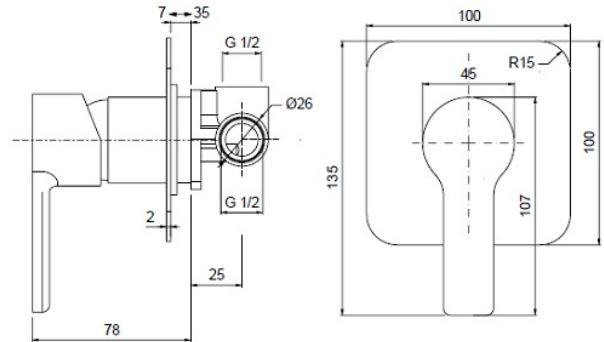

TECHNICAL DATA SHEET

BRAND: AQUAZONE

CONSUL CONCEALED SHOWER MIXER CP

PRODUCT DATA

Range	: CONSUL
Product code	: AQE-CNS-410-CP
Finish/Colour	: CHROME
Product type	: SHOWER MIXER
Material	: BRASS
Connection Size	: 1/2"
Water pressure	: 0.2-5 Bar
RMP	: LP - 0.5 BAR

TECHNICAL INFORMATION

MONO SHOWER MIXER
WALL MOUNTED CONCEALED
SINGLE HANDLE
2X 1/2" INLETS
1X 1/2" OUTLET

SCOPE OF DELIVERY

SHOWER MIXER VALVE
HANDLE
BACKPLATE