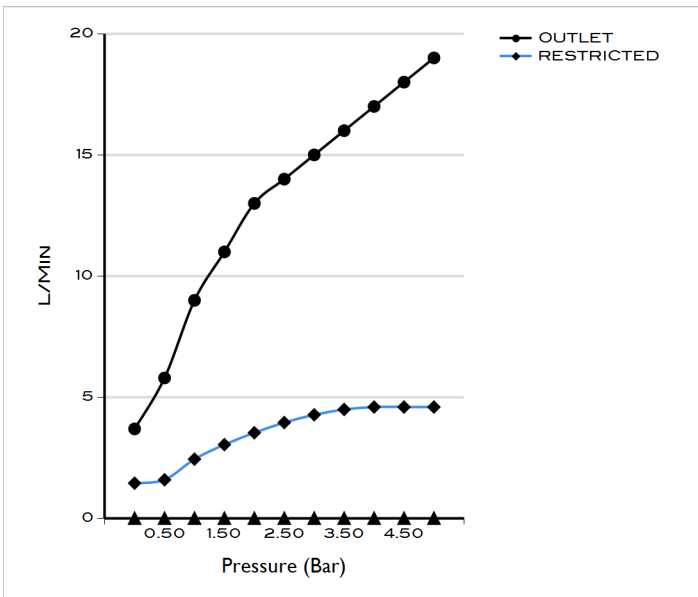

DIPLOMAT MONO BASIN MIXER W/PUW CP

AQE-DIP-301-CP

Specifications

Brand	AQUAECO
Range	DIPLOMAT
Product code	AQE-DIP-301-CP
Finish/Colour	CHROME
Product type	MONO BASIN MIXER
Material	BRASS
Connection Size	1/2"
Test Range	0.2-5 Bar
Min. Operating Pressure	0.2 BAR LP

Technical Information

MONO BASIN MIXER
DECK MOUNTED
SINGLE LEVER
WITH POP UP WASTE
CARTRIDGE SXM-CAR-J10351-MZ

Flow Rate Graph

Box contents: MONO BASIN MIXER, POP UP WASTE, 1/2" FLEXIBLE PIPES

Drawing