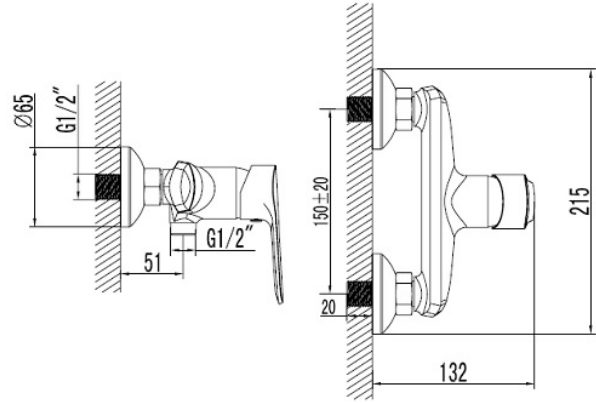

### PRODUCT DATA

Range	: DIPLOMAT
Product code	: AQE-DIP-324-CP
Finish/Colour	: CHROME
Product type	: EXPOSED SHOWER MIXER
Material	: BRASS
Connection Size	: 1/2"
Water pressure	: 0.2-5 Bar
RMP	: 1.0 BAR MP

### TECHNICAL INFORMATION

EXPOSED SHOWER MIXER

WALL MOUNTED

SINGLE LEVER

WITHOUT RIGID RISER

1/2"- 3/4" X 50MM ECCENTRICS

1/2" CONNECTION FOR SHOWER HOSE

CARTRIDGE SXM-CAR-J10350

### SCOPE OF DELIVERY

EXPOSED SHOWER MIXER

2X PIPE ECCENTRICS

2X SHROUD

2X 3/4" RUBBER WASHER