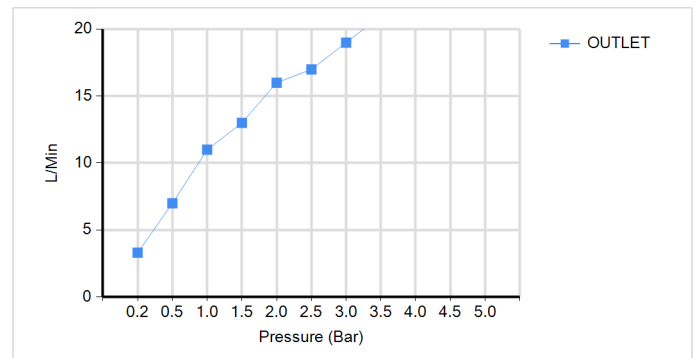

## TECHNICAL DATA SHEET

BRAND: AQUAZONE

DIPLOMAT EXPOSED SHOWER MIXER CP

### PRODUCT DATA

Range	: DIPLOMAT
Product code	: AQE-DIP-324-CP
Finish/Colour	: CHROME
Product type	: EXPOSED SHOWER MIXER
Material	: BRASS
Connection Size	: 1/2"
Water pressure	: 0.2-5 Bar
RMP	: 1.0 BAR MP

### TECHNICAL INFORMATION

EXPOSED SHOWER MIXER

WALL MOUNTED

SINGLE LEVER

WITHOUT RIGID RISER

1/2"- 3/4" X 50MM ECCENTRICS

1/2" CONNECTION FOR SHOWER HOSE

CARTRIDGE SXM-CAR-J10350

### SCOPE OF DELIVERY

EXPOSED SHOWER MIXER

2X PIPE ECCENTRICS

2X SHROUD

2X 3/4" RUBBER WASHER