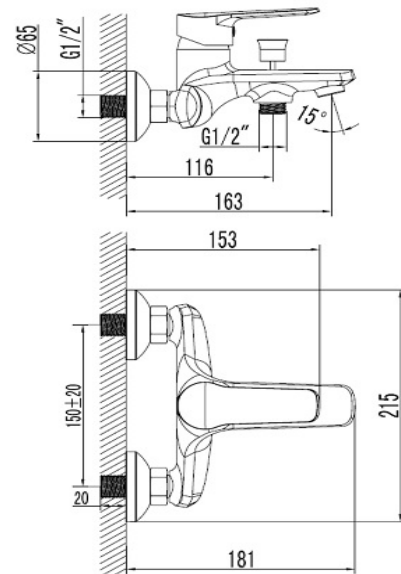

DIPLOMAT EXPOSED BATH/SHOWER MIXER CP

AQE-DIP-325-CP

Specifications

Brand	AQUAECO
Range	DIPLOMAT
Product code	AQE-DIP-325-CP
Finish/Colour	CHROME
Product type	BATH SHOWER MIXER
Material	BRASS
Connection Size	1/2"
Test Range	0.2-5 Bar
Min. Operating Pressure	1.0 BAR MP

Technical Information

EXPOSED BATH SHOWER MIXER
WALL MOUNTED
WITH PUSH/PULL DIVERTER
SINGLE LEVER
WITHOUT RIGID RISER
CARTRIDGE SXM-CAR-J10351

Flow Rate Graph

Drawing

Box contents: EXPOSED BATH SHOWER MIXER, 2X PIPE ECCENTRICS, 2X SHROUD, 2X 3/4\"RUBBER WASHER