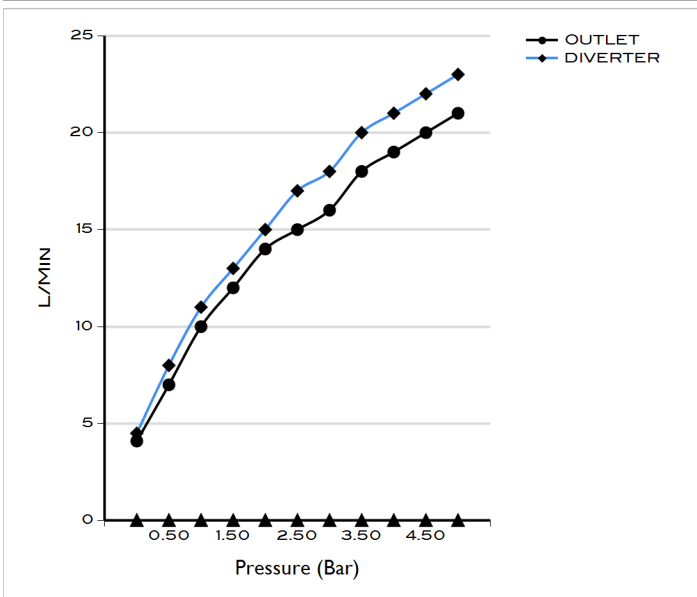

DIPLOMAT EXPOSED BATH/SHOWER MIXER CP

AQE-DIP-325-CP

Specifications

Brand	AQUAECO
Range	DIPLOMAT
Product code	AQE-DIP-325-CP
Finish/Colour	CHROME
Product type	BATH SHOWER MIXER
Material	BRASS
Connection Size	1/2"
Test Range	0.2-5 Bar
Min. Operating Pressure	1.0 BAR MP

Technical Information

EXPOSED BATH SHOWER MIXER
WALL MOUNTED
WITH PUSH/PULL DIVERTER
SINGLE LEVER
WITHOUT RIGID RISER
CARTRIDGE SXM-CAR-J10351

Flow Rate Graph

Drawing

Box contents: EXPOSED BATH SHOWER MIXER, 2X PIPE ECCENTRICS, 2X SHROUD, 2X 3/4\"RUBBER WASHER