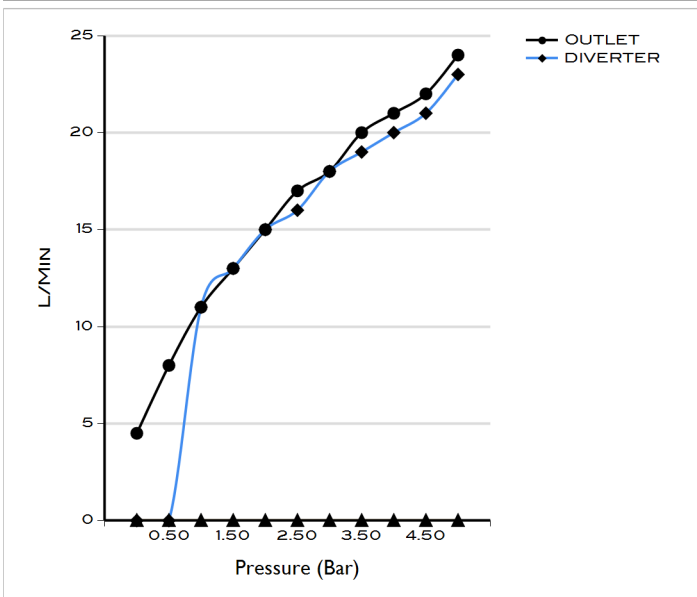

DIPLOMAT CONCEALED SHOWER MIXER W/DIVERTER CP

AQE-DIP-411-CP

Specifications

Brand	AQUAECO
Range	DIPLOMAT
Product code	AQE-DIP-411-CP
Finish/Colour	CHROME
Product type	CONCEALED SHOWER MIXER
Material	BRASS
Connection Size	1/2"
Test Range	0.2-5 Bar
Min. Operating Pressure	1.0 BAR MP

Technical Information

CONCEALED SHOWER MIXER
WITH PUSH/PULL DIVERTER
SINGLE LEVER
CARTRIDGE SXM-CAR-J10350

Flow Rate Graph

Drawing

Box contents: CONCEALED SHOWER MIXER, HANDLE, INSTALLATION GUIDE