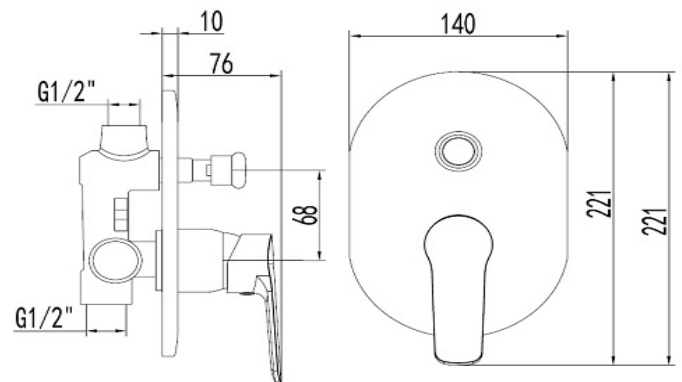

DIPLOMAT CONCEALED SHOWER MIXER W/DIVERTER CP

AQE-DIP-411-CP

Specifications

Brand	AQUAECO
Range	DIPLOMAT
Product code	AQE-DIP-411-CP
Finish/Colour	CHROME
Product type	CONCEALED SHOWER MIXER
Material	BRASS
Connection Size	1/2"
Test Range	0.2-5 Bar
Min. Operating Pressure	1.0 BAR MP

Technical Information

CONCEALED SHOWER MIXER
WITH PUSH/PULL DIVERTER
SINGLE LEVER
CARTRIDGE SXM-CAR-J10350

Flow Rate Graph

Drawing

Box contents: CONCEALED SHOWER MIXER, HANDLE, INSTALLATION GUIDE