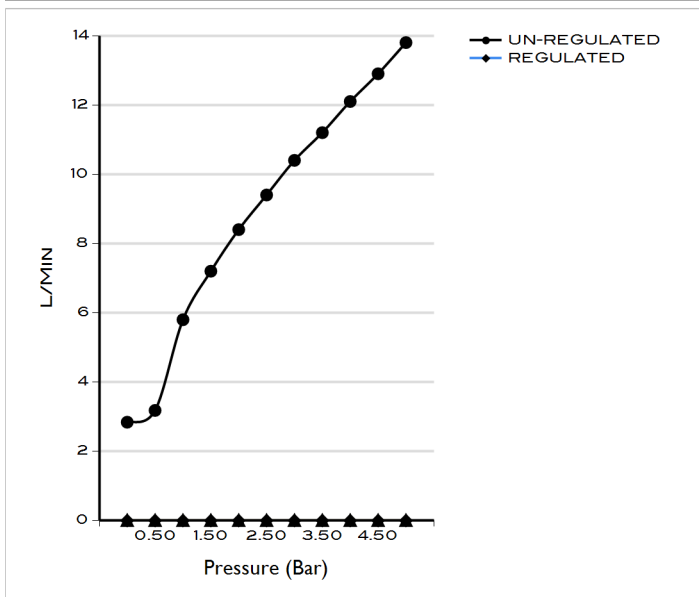

Flow Rate Graph