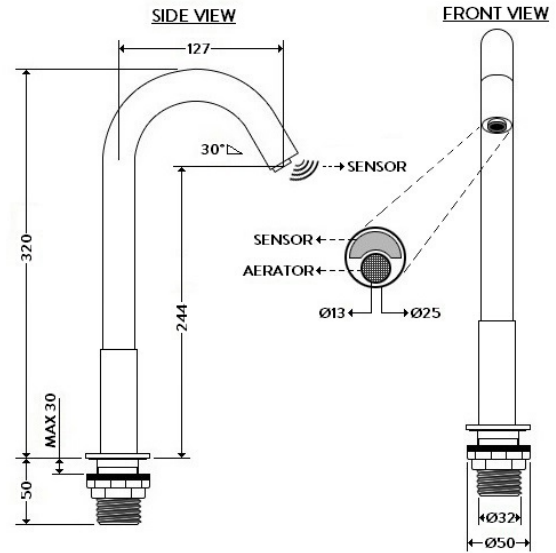

TECHNICAL DATA SHEET

BRAND: AQUAZONE

AQUAECO TALL INFRA-RED BASIN TAP CP

PRODUCT DATA

Range	: AQUAECO
Product code	: AQE-ECO-I302T-CP
Finish/Colour	: CHROME
Product type	: INFRARED TAP
Material	: BRASS
Connection Size	: 1/2"
Water pressure	: 0.2-5 Bar
RMP	: 1.0 BAR MP

TECHNICAL INFORMATION

- INFRA-RED BASIN TAP
- MAINS OR BATTERY POWERED
- 220-240V OR 4X 1.5V AA BATTERIES
- BATTERY LIFE : 108000 CYCLES
- SENSING DISTANCE ≤50MM ; ≥350MM
- DRILL HOLE DIA 30-32 MM
- RECOMMENDED TO USE WITH THERMOSTATIC MIXER VALVE: AQM-WRM-T301-CON-CP
- SUPPLIED WITH FLOW REDUCER
- WRAS APPROVAL I304084

SCOPE OF DELIVERY

- INFRA-RED BASIN TAP
- CONTROL BOX
- POWER ADAPTER
- FIXING SCREWS
- INSTALLATION GUIDE
- *BATTERIES NOT SUPPLIED*