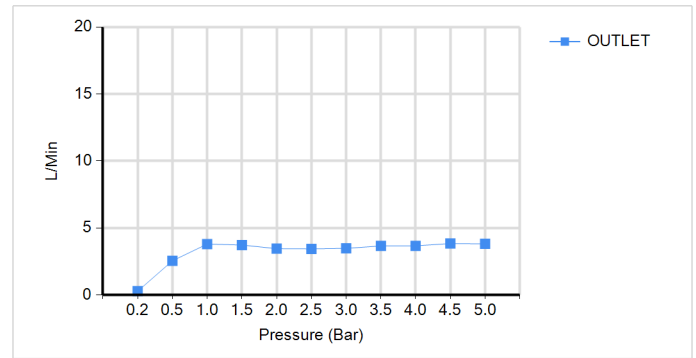

TECHNICAL DATA SHEET

BRAND: AQUAZONE

AQUAECO TALL INFRA-RED BASIN TAP CP

PRODUCT DATA

Range	: AQUAECO
Product code	: AQE-ECO-I302T-CP
Finish/Colour	: CHROME
Product type	: INFRARED TAP
Material	: BRASS
Connection Size	: 1/2"
Water pressure	: 0.2-5 Bar
RMP	: 1.0 BAR MP

TECHNICAL INFORMATION

- INFRA-RED BASIN TAP
- MAINS OR BATTERY POWERED
- 220-240V OR 4X 1.5V AA BATTERIES
- BATTERY LIFE : 108000 CYCLES
- SENSING DISTANCE ≤50MM ; ≥350MM
- DRILL HOLE DIA 30-32 MM
- RECOMMENDED TO USE WITH THERMOSTATIC MIXER VALVE: AQM-WRM-T301-CON-CP
- SUPPLIED WITH FLOW REDUCER
- WRAS APPROVAL I304084