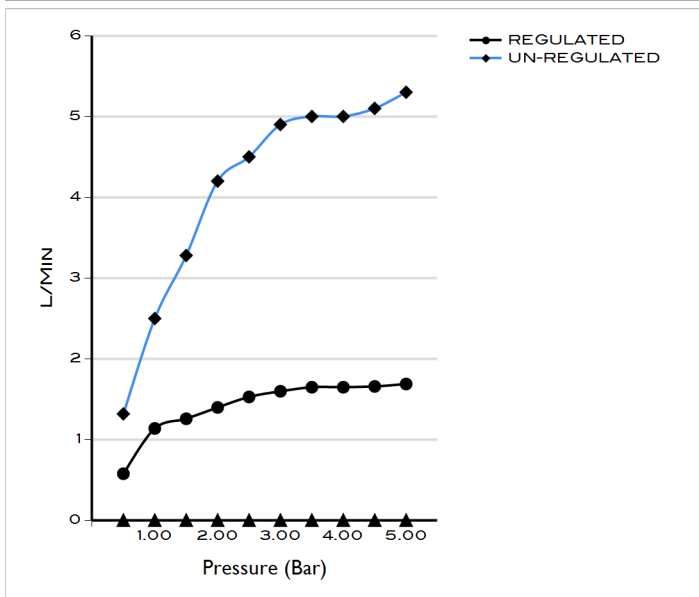

AQUAECO ROUND CONCEALED TOUCHLESS BASIN TAP CHROME

AQE-ECO-I355-CP

Specifications

Brand	AQUAECO
Range	AQUAECO
Product code	AQE-ECO-I355-CP
Finish/Colour	CHROME
Product type	TOUCHLESS TAP
Material	BRASS
Connection Size	1/2"
Test Range	0.2-5 Bar
Min. Operating Pressure	1.0 BAR MP

Technical Information

CONCEALED INFRA-RED BASIN TAP
WALL MOUNTED
MAINS OR BATTERY POWERED
220-240V OR 4X 1.5V AA BATTERIES
SENSING DISTANCE $\leq 450\text{MM}$; $\geq 500\text{MM}$
RECOMMENDED FOR USE WITH THERMOSTATIC-
MIXER VALVE: AQM-WRM-T301-CON-CP
SUPPLIED WITH FLOW REDUCER
IP RATING: IPX6

Flow Rate Graph

Drawing

Box contents: SPOUT, BACKPLATE WITH CONTROL BOX, FIXING SCREWS, INSTALLATION GUIDE, *BATTERIES NOT SUPPLIED*