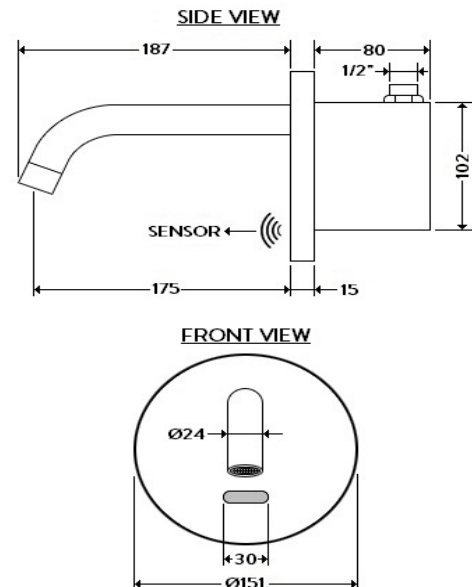

AQUAECO ROUND CONCEALED TOUCHLESS BASIN TAP CHROME

AQE-ECO-I355-CP

Specifications

Brand	AQUAECO
Range	AQUAECO
Product code	AQE-ECO-I355-CP
Finish/Colour	CHROME
Product type	TOUCHLESS TAP
Material	BRASS
Connection Size	1/2"
Test Range	0.2-5 Bar
Min. Operating Pressure	1.0 BAR MP

Technical Information

CONCEALED INFRA-RED BASIN TAP
WALL MOUNTED
MAINS OR BATTERY POWERED
220-240V OR 4X 1.5V AA BATTERIES
SENSING DISTANCE $\leq 450\text{MM}$; $\geq 500\text{MM}$
RECOMMENDED FOR USE WITH THERMOSTATIC-
MIXER VALVE: AQM-WRM-T301-CON-CP
SUPPLIED WITH FLOW REDUCER
IP RATING: IPX6

Flow Rate Graph

Drawing

Box contents: SPOUT, BACKPLATE WITH CONTROL BOX, FIXING SCREWS, INSTALLATION GUIDE, *BATTERIES NOT SUPPLIED*