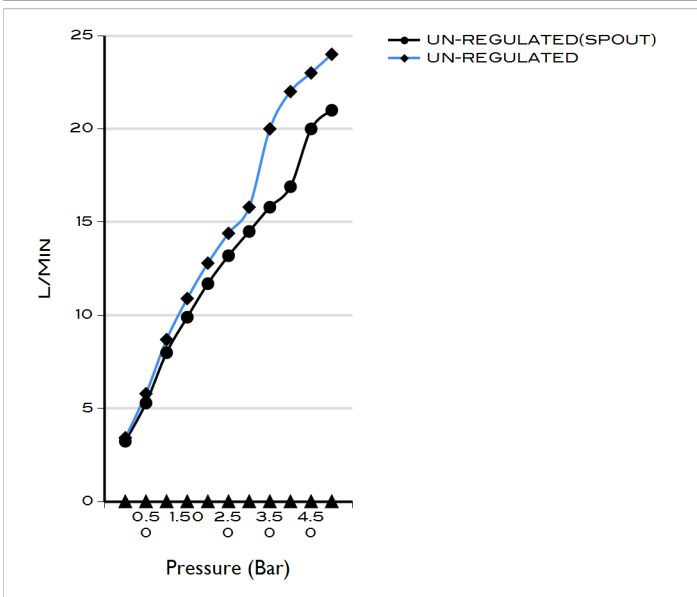

ES22 EMBASSY EXPOSED BATH/SHOWER MIXER CP

AQE-EMB-325-CP

Specifications

Brand	AQUAECO
Range	EMBASSY
Product code	AQE-EMB-325-CP
Finish/Colour	CHROME
Product type	BATH SHOWER MIXER
Material	BRASS
Connection Size	1/2"
Test Range	0.2-5 Bar
Min. Operating Pressure	1.0 BAR MP

Technical Information

BATH SHOWER MIXER
WALL MOUNTED EXPOSED
SINGLE HANDLE
WITHOUT RIGID RISER
CARTRIDGE SXM-CAR-CB35TH

Flow Rate Graph

Drawing