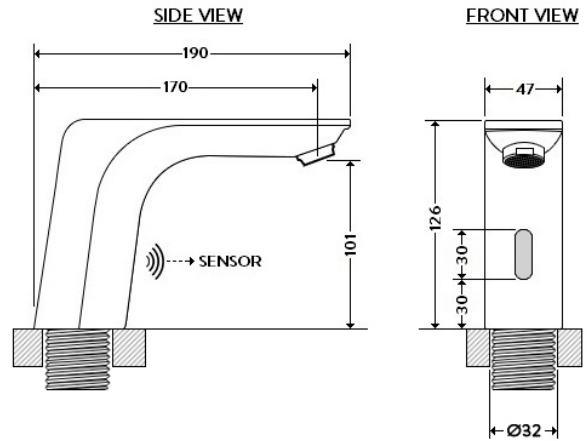

TECHNICAL DATA SHEET

BRAND: AQUAZONE

SAVOIA MONO INFRA-RED BASIN TAP CP

PRODUCT DATA

Range	: SAVOIA
Product code	: AQE-SAV-I301-CP
Finish/Colour	: CHROME
Product type	: INFRARED TAP
Material	: BRASS
Connection Size	: 1/2"
Water pressure	: 0.2-5 Bar
RMP	: 1.0 BAR MP

TECHNICAL INFORMATION

- INFRA-RED BASIN TAP
- DECK MOUNTED
- MAINS OR BATTERY POWERED
- 220-240V OR 4X 1.5V AA BATTERIES
- BATTERY LIFE : 108000 CYCLES
- SENSING DISTANCE ≤50MM ; ≥350MM
- DRILL HOLE DIA 30-32 MM
- RECOMMENDED FOR USE WITH THERMOSTATIC
- MIXER VALVE: AQM-WRM-T301-CON-CP
- WRAS APPROVAL I412977

SCOPE OF DELIVERY

- INFRA-RED BASIN TAP
- CONTROL BOX
- POWER ADAPTER
- FLEXIBLE HOSE
- INSTALLATION GUIDE
- *BATTERIES NOT SUPPLIED*