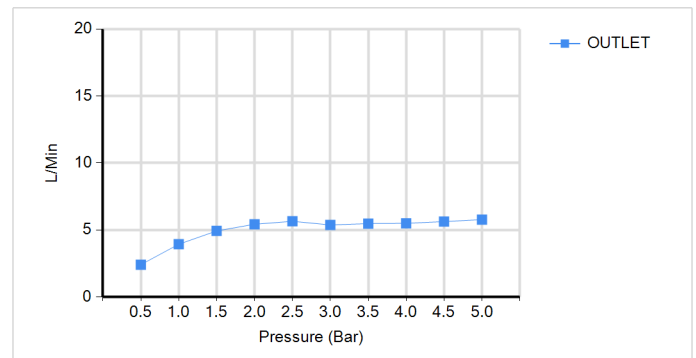

TECHNICAL DATA SHEET

BRAND: AQUAZONE

SAVOIA MONO INFRA-RED BASIN TAP CP

PRODUCT DATA

Range	: SAVOIA
Product code	: AQE-SAV-I301-CP
Finish/Colour	: CHROME
Product type	: INFRARED TAP
Material	: BRASS
Connection Size	: 1/2"
Water pressure	: 0.2-5 Bar
RMP	: 1.0 BAR MP

TECHNICAL INFORMATION

- INFRA-RED BASIN TAP
- DECK MOUNTED
- MAINS OR BATTERY POWERED
- 220-240V OR 4X 1.5V AA BATTERIES
- BATTERY LIFE : 108000 CYCLES
- SENSING DISTANCE ≤50MM ; ≥350MM
- DRILL HOLE DIA 30-32 MM
- RECOMMENDED FOR USE WITH THERMOSTATIC
- MIXER VALVE: AQM-WRM-T301-CON-CP
- WRAS APPROVAL I412977