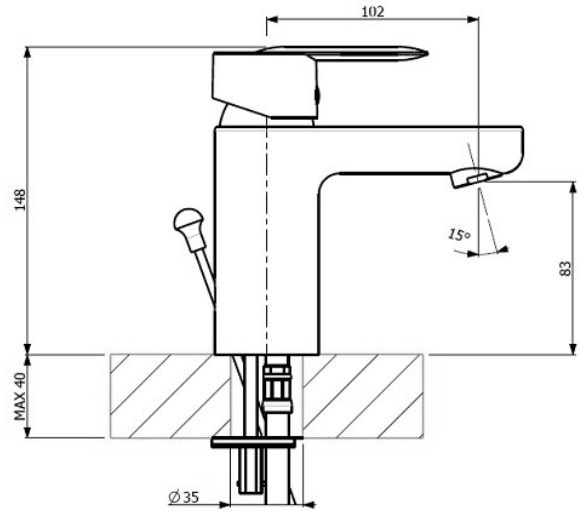

TECHNICAL DATA SHEET

BRAND: AQUAZONE

SENATOR MONO BASIN MIXER W/PUW CP

PRODUCT DATA

Range	: SENATOR
Product code	: AQE-SEN-301-CP
Finish/Colour	: CHROME
Product type	: MONO BASIN MIXER
Material	: BRASS
Connection Size	: 1/2"
Water pressure	: 0.2-5 Bar
RMP	: LP - 0.5 BAR

TECHNICAL INFORMATION

MONO BASIN MIXER

DECK MOUNTED

SINGLE LEVER

WITH POP UP WASTE

WITH WATER FLOW AERATOR

2X 1/2" NUT X 32MM FLEXI PIPE

DRILL HOLE DIA 30-32 MM

CARTRIDGE SXM-CAR-E35-AZ-CD

SCOPE OF DELIVERY

BASIN MIXER

POP UP WASTE