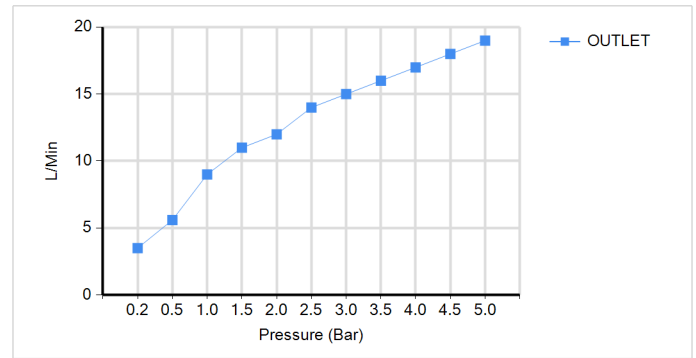

TECHNICAL DATA SHEET

BRAND: AQUAZONE

SENATOR MONO BASIN MIXER W/PUW CP

PRODUCT DATA

Range	: SENATOR
Product code	: AQE-SEN-301-CP
Finish/Colour	: CHROME
Product type	: MONO BASIN MIXER
Material	: BRASS
Connection Size	: 1/2"
Water pressure	: 0.2-5 Bar
RMP	: LP - 0.5 BAR

TECHNICAL INFORMATION

MONO BASIN MIXER

DECK MOUNTED

SINGLE LEVER

WITH POP UP WASTE

WITH WATER FLOW AERATOR

2X 1/2" NUT X 32MM FLEXI PIPE

DRILL HOLE DIA 30-32 MM