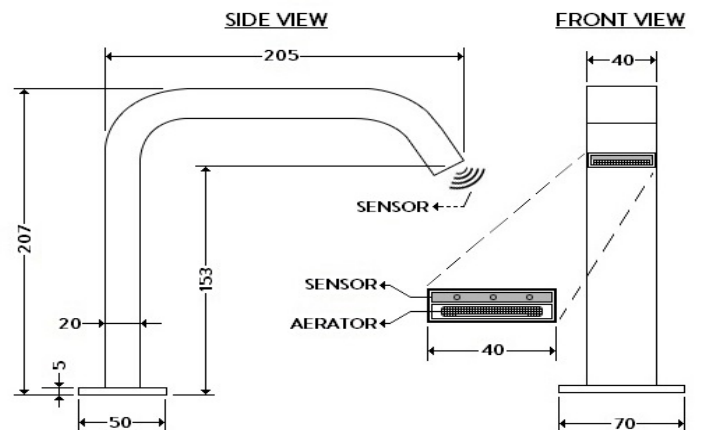

SMOOTH TOUCHLESS BASIN TAP CHROME

AQE-SMO-I301-CP

Specifications

Brand	AQUAECO
Range	SMOOTH
Product code	AQE-SMO-I301-CP
Finish/Colour	CHROME
Product type	TOUCHLESS TAP
Material	BRASS
Connection Size	1/2"
Test Range	0.2-5 Bar
Min. Operating Pressure	1.0 BAR MP

Technical Information

INFRA-RED BASIN TAP
DECK MOUNTED
MAINS OR BATTERY POWERED
220-240V OR 4X 1.5V AA BATTERIES
SENSING DISTANCE $\leq 50\text{MM}$; $\geq 350\text{MM}$
DRILL HOLE DIA 30-32 MM
RECOMMENDED FOR USE WITH THERMOSTATIC-
MIXER VALVE: AQM-WRM-T301-CON-CP

Flow Rate Graph

Drawing

Box contents: INFRA-RED BASIN TAP, CONTROL BOX, POWER ADAPTER, FLEXIBLE HOSE, FIXING SCREWS, INSTALLATION GUIDE, *BATTERIES NOT SUPPLIED*