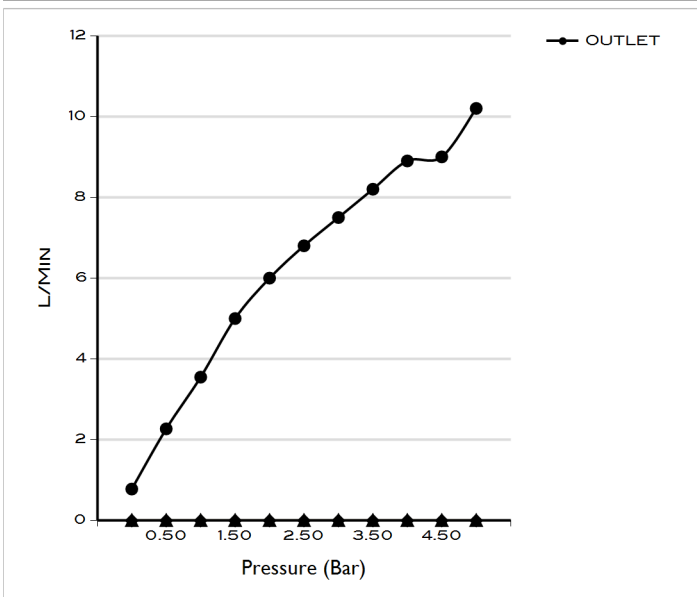

SMOOTH TOUCHLESS BASIN TAP CHROME

AQE-SMO-I301-CP

Specifications

Brand	AQUAECO
Range	SMOOTH
Product code	AQE-SMO-I301-CP
Finish/Colour	CHROME
Product type	TOUCHLESS TAP
Material	BRASS
Connection Size	1/2"
Test Range	0.2-5 Bar
Min. Operating Pressure	1.0 BAR MP

Technical Information

INFRA-RED BASIN TAP
DECK MOUNTED
MAINS OR BATTERY POWERED
220-240V OR 4X 1.5V AA BATTERIES
SENSING DISTANCE $\leq 50\text{MM}$; $\geq 350\text{MM}$
DRILL HOLE DIA 30-32 MM
RECOMMENDED FOR USE WITH THERMOSTATIC-
MIXER VALVE: AQM-WRM-T301-CON-CP

Flow Rate Graph

Drawing

Box contents: INFRA-RED BASIN TAP, CONTROL BOX, POWER ADAPTER, FLEXIBLE HOSE, FIXING SCREWS, INSTALLATION GUIDE, *BATTERIES NOT SUPPLIED*