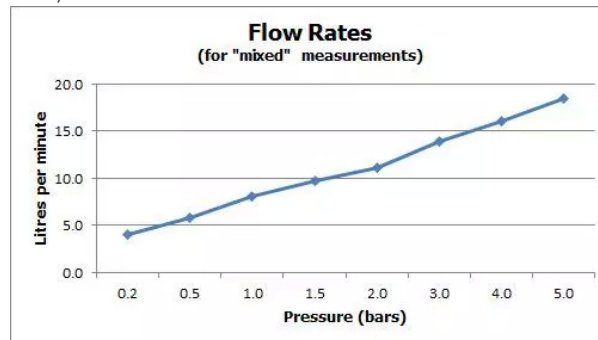

FINISH:

Chrome

FLOW REGULATOR:

FR-100/5-PLA

MINIMUM OPERATING PRESSURE:

0.2 bar LP

FLOW RATE AT 3.0 BAR FLOW PRESSURE:

14 l/min