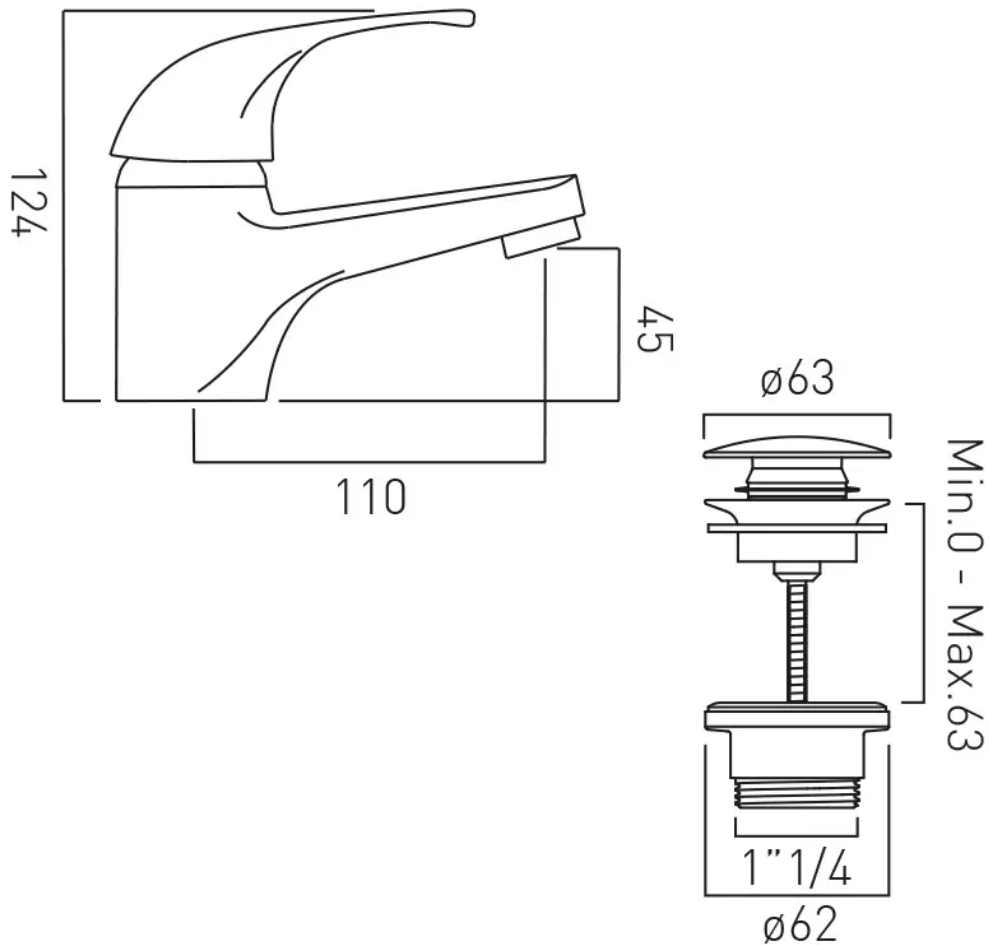

.....

TECHNICAL DRAWING

COLLECTION: MATRIX

PRODUCT CODE: AX-MAT-100/CC-CP

CONTACT

SALES: 01934 744466

AFTERSALES: 01934 745163

EMAIL: SALES@VADO.COM

WWW.VADO.COM/AXCES

AXCES
by VADO