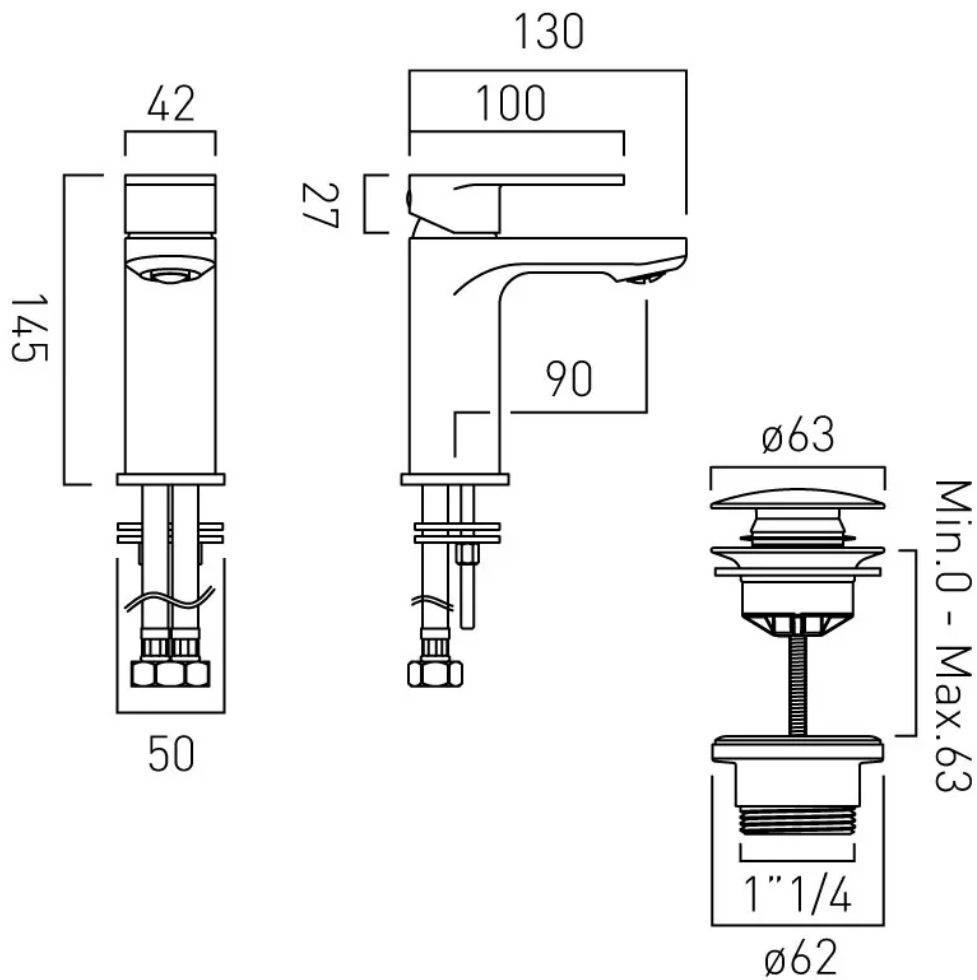

.....

TECHNICAL DRAWING

COLLECTION: METIZ

PRODUCT CODE: AX-MET-100/CC-CP

CONTACT

SALES: 01934 744466

AFTERSALES: 01934 745163

EMAIL: SALES@VADO.COM

WWW.VADO.COM/AXCES

AXCES
by VADO