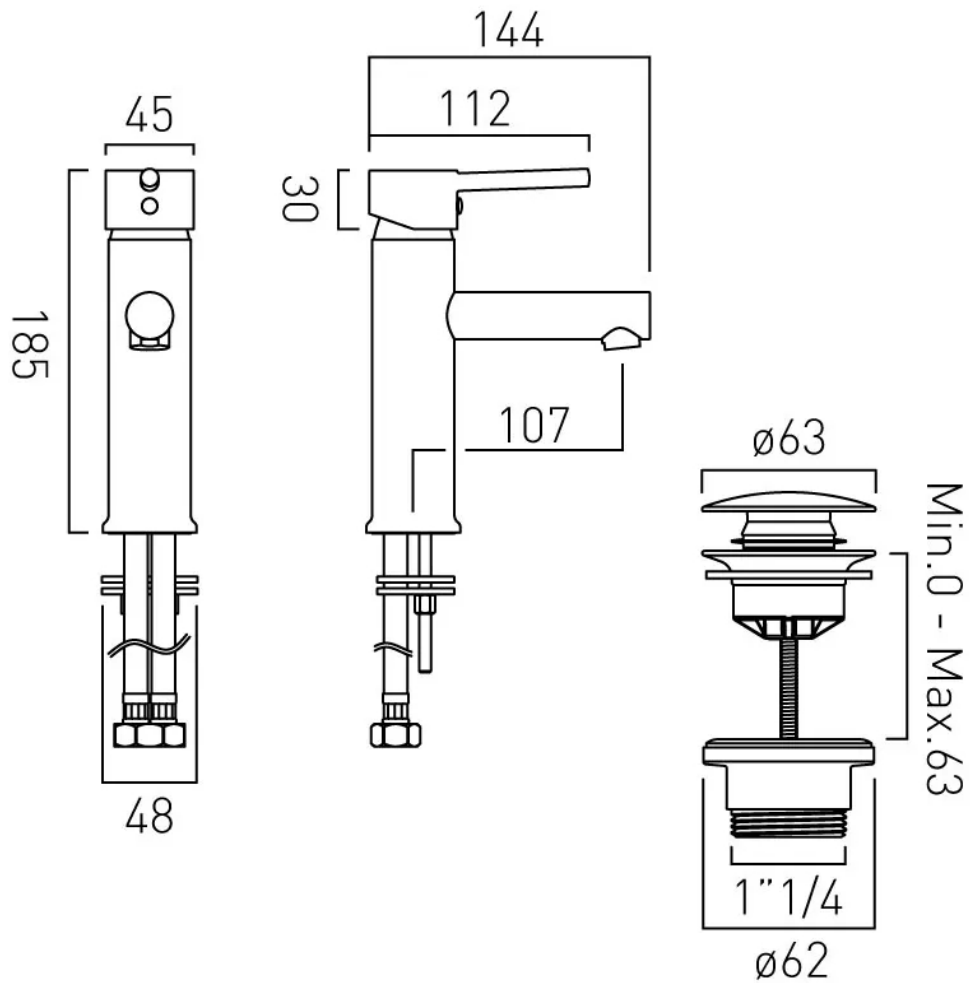

.....

SPECIFICATION SHEET

COLLECTION: NURI
PRODUCT CODE: AX-NUR-100/CC-CP

DESCRIPTION:

mono basin mixer
single lever
smooth bodied
with push basin waste
with Neoperl water flow aerator
2 x 1/2" nut x 400mm flexipipe
connections
ceramic cartridge W-001-N35
minimum operating pressure 1.0 bar
MP

AFTERSALES: 01934 745163

EMAIL: SALES@VADO.COM

WWW.VADO.COM/AXCES

AXCES
by VADO

.....

TECHNICAL DRAWING

COLLECTION: NURI

PRODUCT CODE: AX-NUR-100/CC-CP