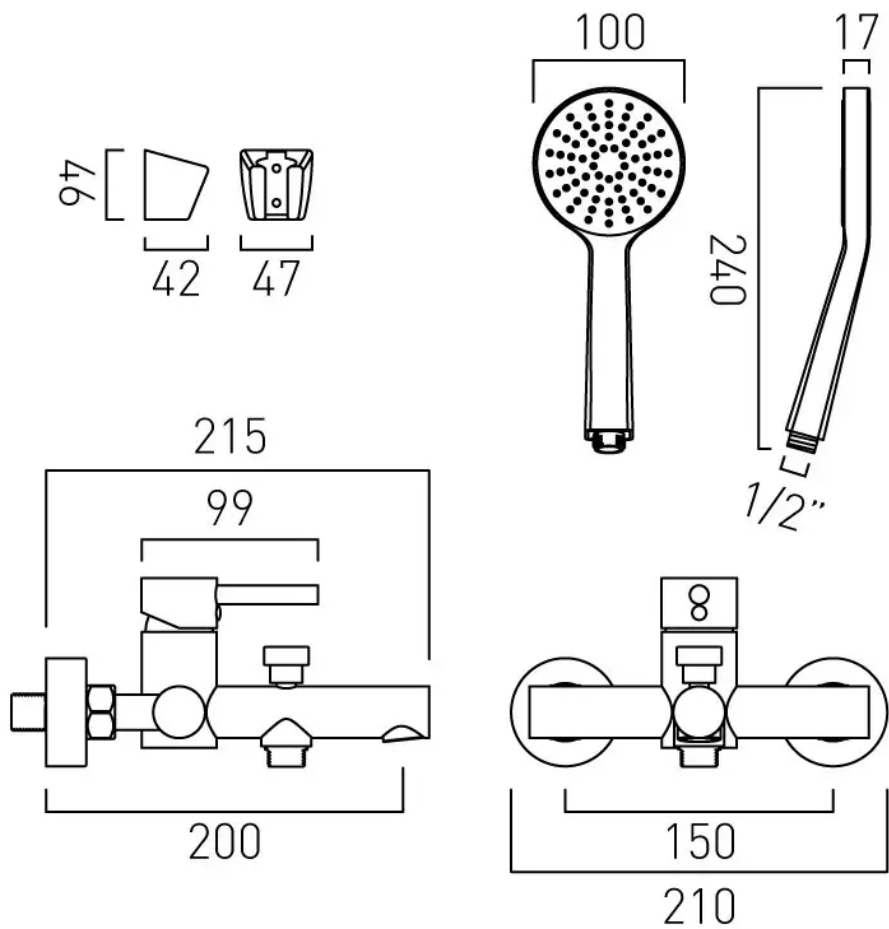

.....

TECHNICAL DRAWING

COLLECTION: NURI

PRODUCT CODE: AX-NUR-123+K-CP

CONTACT

SALES: 01934 744466

AFTERSALES: 01934 745163

EMAIL: SALES@VADO.COM

WWW.VADO.COM/AXCES

AXCES
by VADO