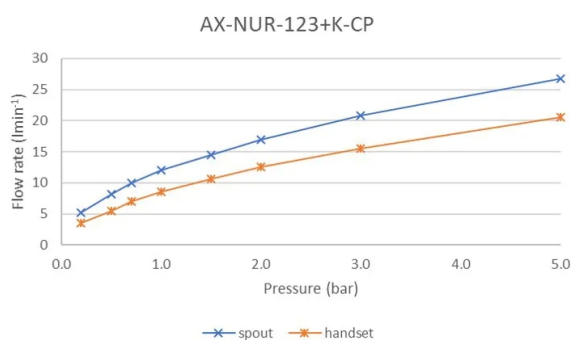

## DESCRIPTION:

exposed bath shower mixer  
single lever  
wall mounted  
with Neoperl water flow straightener  
with Sirkel single function shower kit  
ceramic cartridge W-001-N35  
1/2" x 3/4" x 50mm eccentric threaded connections  
minimum operating pressure 1.0 bar MP

## MINIMUM OPERATING PRESSURE:

1.0 bar MP

## FLOW RATE AT 3.0 BAR FLOW PRESSURE:

Bath: 20.8 l/m, Shower: 15.5 l/m