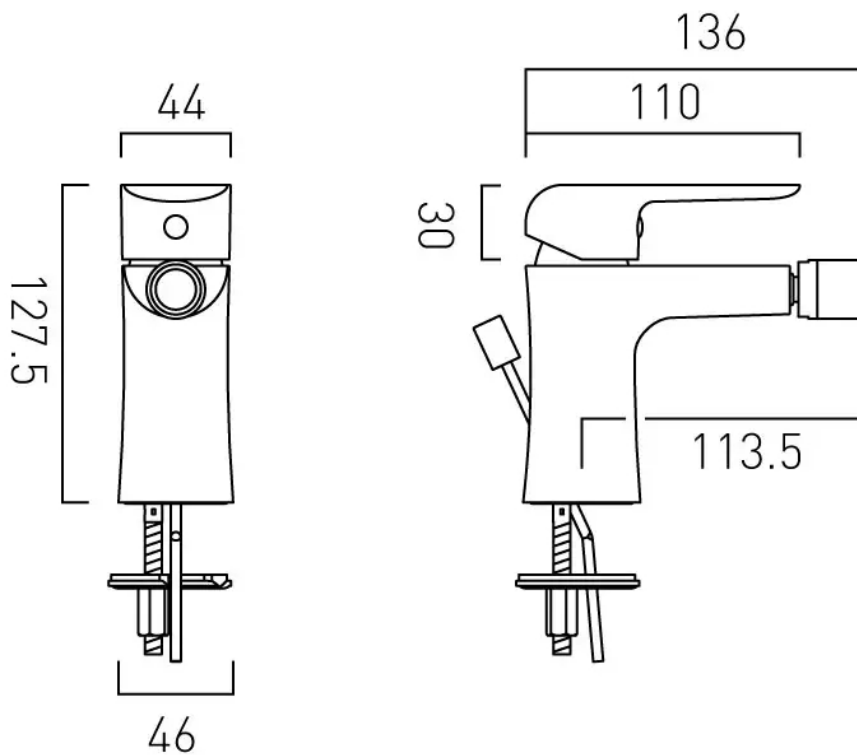

.....

TECHNICAL DRAWING

COLLECTION: VALA

PRODUCT CODE: AX-VAL-110-CP

CONTACT

SALES: 01934 744466

AFTERSALES: 01934 745163

EMAIL: SALES@VADO.COM

WWW.VADO.COM/AXCES

AXCES
by VADO