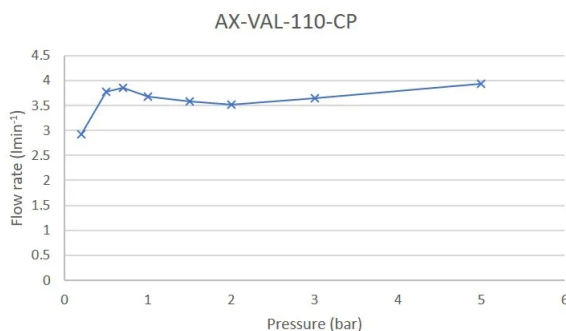

## MINIMUM OPERATING PRESSURE:

0.2 bar LP

## FLOW RATE AT 3.0 BAR FLOW PRESSURE:

3.65 l/m