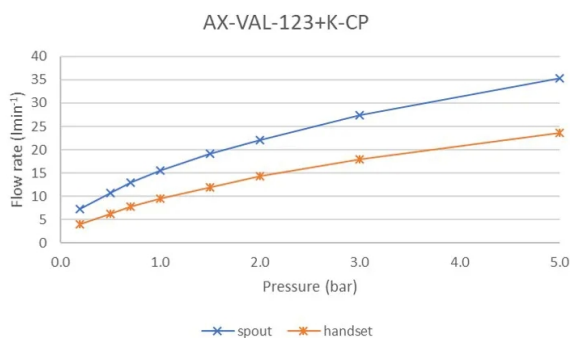

.....

SPECIFICATION SHEET

COLLECTION: VALA
PRODUCT CODE: AX-VAL-123+K-CP

DESCRIPTION:

exposed bath shower mixer
single lever
wall mounted
with Neoperl water flow straightener
with Sirkel single function shower kit
ceramic cartridge W-002-N35
1/2" x 3/4" x 50mm eccentric threaded connections
minimum operating pressure 1.0 bar MP

FINISH:

Chrome

MINIMUM OPERATING PRESSURE:

1.0 bar MP

FLOW RATE AT 3.0 BAR FLOW PRESSURE:

Bath: 27.4 l/m, Shower: 18 l/m

CONTACT

SALES: 01934 744466