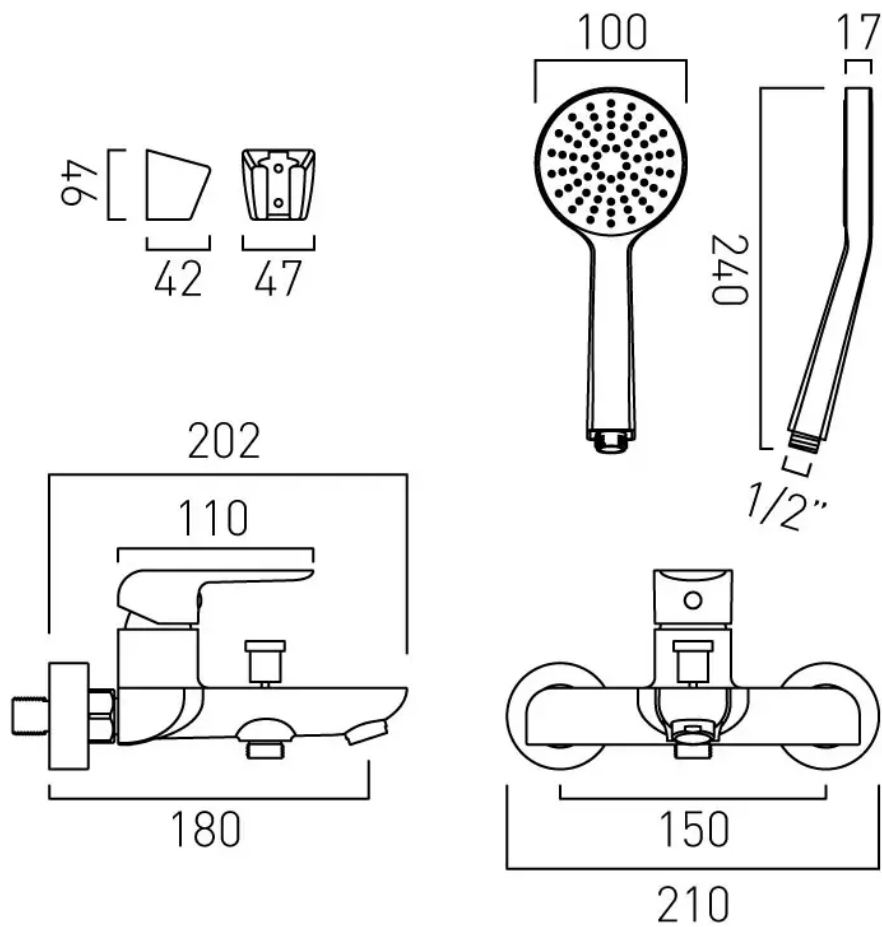

.....

SPECIFICATION SHEET

COLLECTION: VALA
PRODUCT CODE: AX-VAL-123+K-CP

DESCRIPTION:

exposed bath shower mixer
single lever
wall mounted
with Neoperl water flow straightener
with Sirkel single function shower kit
ceramic cartridge W-002-N35
1/2" x 3/4" x 50mm eccentric threaded connections
minimum operating pressure 1.0 bar MP

FINISH:

Chrome

MINIMUM OPERATING PRESSURE:

1.0 bar MP

FLOW RATE AT 3.0 BAR FLOW PRESSURE:

Bath: 27.4 l/m, Shower: 18 l/m

CONTACT

SALES: 01934 744466

AFTERSALES: 01934 745163

EMAIL: SALES@VADO.COM

WWW.VADO.COM/AXCES

AXCES
by VADO

.....

TECHNICAL DRAWING

COLLECTION: VALA

PRODUCT CODE: AX-VAL-123+K-CP