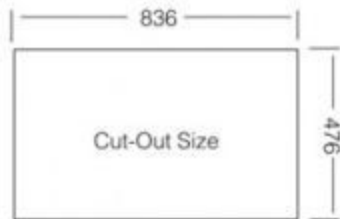

Inset

Dimensions:(mm)
860 x 500

Seri No:	CL2 860 500 20 (Monoblock)
Siphons:	S-805 S-805 P
Bowl Depth	150/150 mm
Thickness	0,60 mm
Cut-Out Size	836 mm - 476 mm
Min.Cabinet Size	850 mm
Finished	Satin / Linen