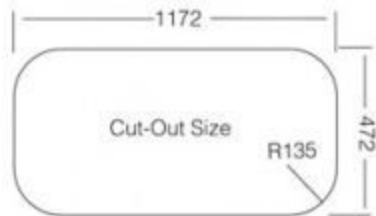

Inset

Dimensions:(mm)
1200 x 500

Seri No:

GA 1200 500 20 01

Siphons:

S-805
S-805 P

Bowl Depth

190/190 mm

Thickness

0,80 mm

Cut-Out Size

1172 mm - 472 mm

Min.Cabinet Size

860 mm

Finished

Polished / Linen