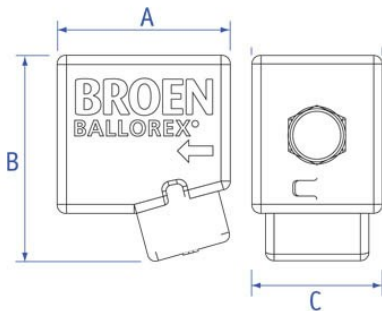

Pegler Proflow

Insulation jackets for Venturi valve

Insulation jackets for Venturi

General Information

Size	Pattern No.	Pack 1 Qty	Pack 2 Qty	Code	Barcode	Price (£) each ex VAT
DN15	Pre-Fab Insulation Jackets	1	0	15250	5708537384475	£41.94
DN20	Pre-Fab Insulation Jackets	1	0	15251	5708537384482	£44.38
DN25	Pre-Fab Insulation Jackets	1	0	15252	5708537384499	£52.45
DN32	Pre-Fab Insulation Jackets	1	0	15253	5708537384505	£61.93
DN40	Pre-Fab Insulation Jackets	1	0	15254	5708537384512	£70.01
DN50	Pre-Fab Insulation Jackets	1	0	15255	5708537384529	£73.45

Insulation jackets for Venturi

Dimensions

Code	Description	A	B	C
15250	1/2" Insulation Jacket	92	112	70
15251	3/4" Insulation Jacket	98	118	75
15252	1" Insulation Jacket	110	124	80
15253	1 1/4" Insulation Jacket	128	133	94
15254	1 1/2" Insulation Jacket	138	140	100
15255	2" Insulation Jacket	153	152	118