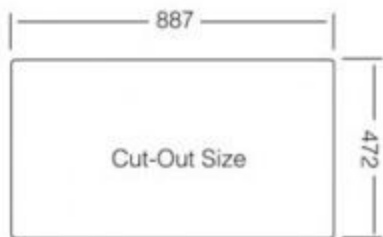

Inset

Dimensions:(mm)
915 x 500

| | |
|-------------------------|---------------------------|
| Seri No: | LT 915 500 |
| Siphons: | S-905 S-905 P S-205 |
| Bowl Depth | 190 mm |
| Thickness | 0,80 mm |
| Cut-Out Size | 887 mm - 472 mm |
| Min.Cabinet Size | 650 mm |
| Finished | Polished / Linen |