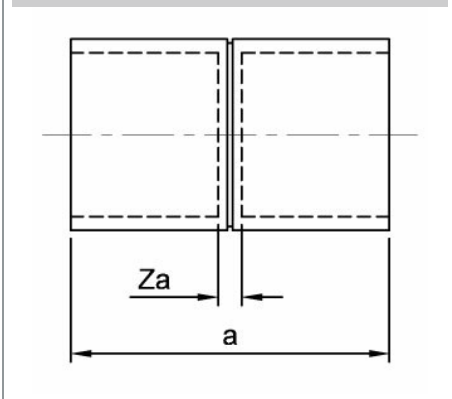

Endex

Straight coupling, copper x copper

N1DW Coupling

General Information

Size	Pattern No.	Pack		Code	Barcode	Price (£) each ex VAT	Disc(Out Stock)
		1 Qty	2 Qty				
12mm N1DW	1	100		88013DW	5022050592866	£0.91	Discontinued 17/09/2021
15mm N1DW	1	150		88015DW	5022050592859	£2.27	
22mm N1DW	1	100		88019DW	5022050592972	£6.62	
28mm N1DW	1	50		88022DW	5022050592873	£21.85	
35mm N1DW	1	50		88023DW	5022050592880	£35.47	
42mm N1DW	1	20		88026DW	5022050592989	£64.78	
54mm N1DW	1	20		88027DW	5022050592965		

N1DW Coupling

Dimensions

Code	Description	a	Za
88015DW	15mm N1DW	23	1
88019DW	22mm N1DW	32	1
88022DW	28mm N1DW	38	1
88023DW	35mm N1DW	48	2
88026DW	42mm N1DW	56	2
88027DW	54mm N1DW	65	2

Pegler Yorkshire reserve the right to change specifications