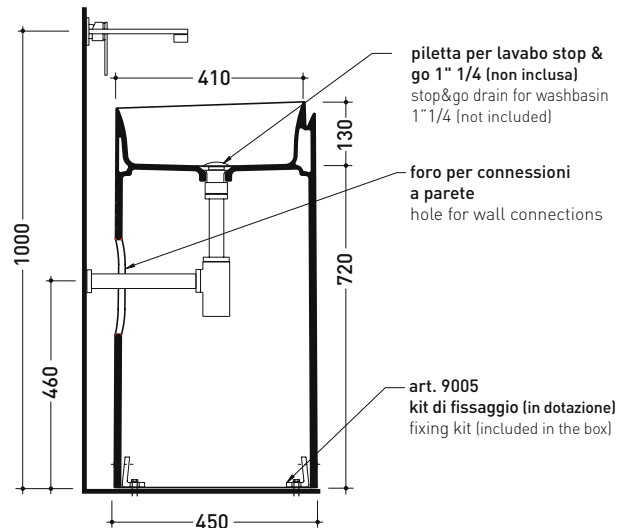

design **NENDO**

2010

MR44P Monoroll

Wall column-basin 44 cm (floor fixing kit art. 9005 included)

• WITHOUT OVERFLOW • WITHOUT TAP LEDGE

Complements: **Line wall-taps basin:** ONE - NOKÈ - SI - FOLD - X1
Line accessories: TWO - HOOP - NOKÈ - FOLD

Technical accessories: **Chrome siphon (SIFL/CR)**
Stop & Go drain (PLSG)
CERAMIC Stop & Go drain (PLCE)
Chrome waste with automatic integrated overflow (PLTPCR)
Waste with automatic integrated overflow and ceramic cover (PLTPCE)

Package dim. 52,5 x 52,5 x 95 cm | Weight 42 kg | Pz. Pallet n° 4

UNI EN 14688 - CL00 Dop-No14688

vista zenitale / zenital view

vista frontale / frontal view

sezione longitudinale / section

sizes in mm

CERAMIC: glossy finish