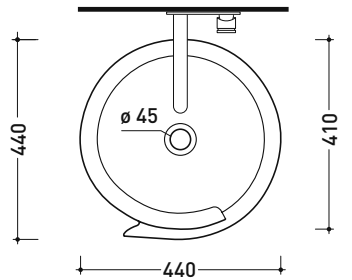

design **NENDO**

2010

MR44P Monoroll

Wall column-basin 44 cm (floor fixing kit art. 9005 included)

• WITHOUT OVERFLOW • WITHOUT TAP LEDGE

Complements: **Line wall-taps basin:** ONE - NOKÈ - SI - FOLD - X1
Line accessories: TWO - HOOP - NOKÈ - FOLD

Package dim. 52,5 x 52,5 x 95 cm | Weight 42 kg | Pz. Pallet n° 4

UNI EN 14688 - CL00 Dop-No14688

vista zenitale / zenital view

vista frontale / frontal view

sezione longitudinale / section

sizes in mm

CERAMIC: glossy finish