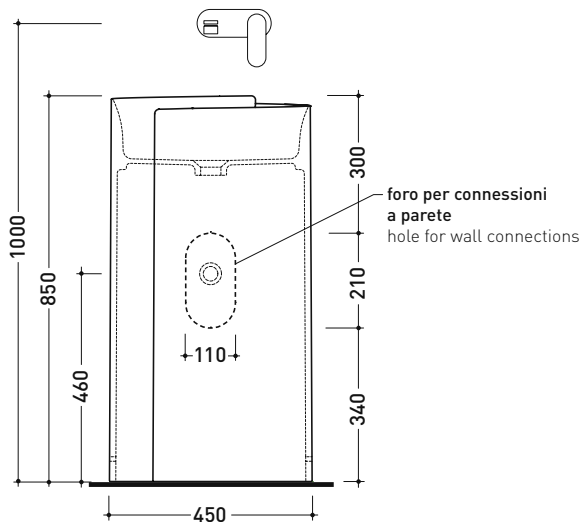

design **NENDO**

2010

MR44P Monoroll

Wall column-basin 44 cm (floor fixing kit art. 9005 included)

• WITHOUT OVERFLOW • WITHOUT TAP LEDGE

Complements: **Line wall-taps basin:** ONE - NOKÈ - SI - FOLD - X1
Line accessories: TWO - HOOP - NOKÈ - FOLD

Technical accessories: **Chrome siphon (SIFL/CR)**
Stop & Go drain (PLSG)
CERAMIC Stop & Go drain (PLCE)
Chrome waste with automatic integrated overflow (PLTPCR)
Waste with automatic integrated overflow and ceramic cover (PLTPCE)

Package dim. 52,5 x 52,5 x 95 cm | Weight 42 kg | Pz. Pallet n° 4

UNI EN 14688 - CL00 Dop-No14688

vista zenitale / zenital view

vista frontale / frontal view

sezione longitudinale / section

sizes in mm

CERAMIC: glossy finish