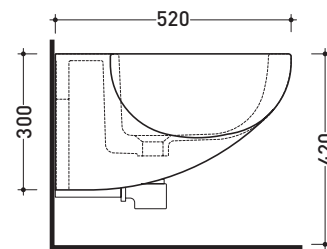

SR218

Wall hung single-hole bidet (wall fixing kit art. 9004 included)

•WITH OVERFLOW

Complements: **Rubinetti bidet linea ONE - NOKE' - SI - FOLD**
Accessori linea TWO - HOOP - NOKE' - FOLD

Technical accessories: **Universal fixing bracket for wall hung wc/bidet (41/P)**
Short chrome siphon for bidet (SIFB/CR)
Stop & Go drain (PLSG)
CERAMIC Stop & Go drain (PLCE)
Two piece set chrome tap filters (RF026)

Package dim. **52 x 36 x 36 cm** | Weight **17 kg** | Pz. Pallet n° **18**

CE UNI EN 14528 - CL20 Dop-No14528

vista zenitale / zenital view

vista laterale / lateral view

sezione longitudinale / section

kit di fissaggio
 Fischer
 (in dotazione)
 Fischer fixing kit
 (included in the box)

vista retro / back view

sizes in mm

Please consider a 2% tolerance on indicated measurements

CERAMIC: glossy finish

matt finish