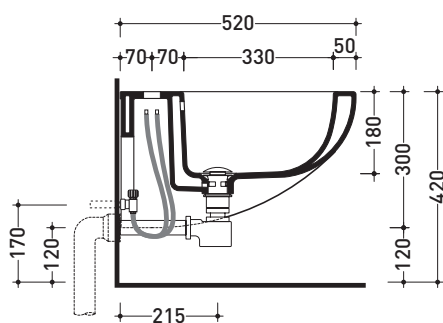

SR218

Wall hung single-hole bidet (wall fixing kit art. 9004 included)

•WITH OVERFLOW

Complements: **Rubinetti bidet linea ONE - NOKE' - SI - FOLD**
Accessori linea TWO - HOOP - NOKE' - FOLD

Technical accessories: **Universal fixing bracket for wall hung wc/bidet (41/P)**
Short chrome siphon for bidet (SIFB/CR)
Stop & Go drain (PLSG)
CERAMIC Stop & Go drain (PLCE)
Two piece set chrome tap filters (RF026)

Package dim. **52 x 36 x 36 cm** | Weight **17 kg** | Pz. Pallet n° **18**

CE UNI EN 14528 - CL20 Dop-No14528

vista zenitale / zenital view

vista laterale / lateral view

sezione longitudinale / section

kit di fissaggio
 Fischer
 (in dotazione)
 Fischer fixing kit
 (included in the box)

vista retro / back view

sizes in mm

Please consider a 2% tolerance on indicated measurements

CERAMIC: glossy finish

matt finish