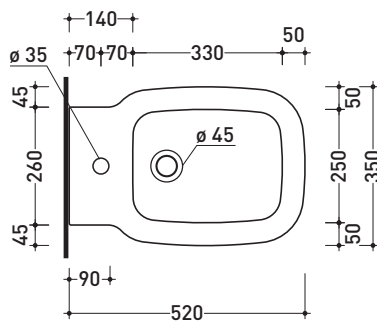

SR218

Wall hung single-hole bidet (wall fixing kit art. 9004 included)

•WITH OVERFLOW

Complements: **Rubinetti bidet linea ONE - NOKE' - SI - FOLD**
Accessori linea TWO - HOOP - NOKE' - FOLD

Technical accessories: **Universal fixing bracket for wall hung wc/bidet (41/P)**
Short chrome siphon for bidet (SIFB/CR)
Stop & Go drain (PLSG)
CERAMIC Stop & Go drain (PLCE)
Two piece set chrome tap filters (RF026)

Package dim. **52 x 36 x 36 cm** | Weight **17 kg** | Pz. Pallet n° **18**

CE UNI EN 14528 - CL20 Dop-No14528

vista zenitale / zenital view

vista laterale / lateral view

sezione longitudinale / section

kit di fissaggio
 Fischer
 (in dotazione)
 Fischer fixing kit
 (included in the box)

vista retro / back view

sizes in mm

Please consider a 2% tolerance on indicated measurements

CERAMIC: glossy finish

matt finish