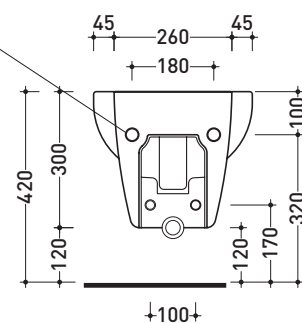

Package dim. **52 x 36 x 36 cm** | Weight **17 kg** | Pz. Pallet n° **18**

CE UNI EN 14528 - CL20 Dop-No14528

vista zenitale / zenital view

vista laterale / lateral view

sezione longitudinale / section

kit di fissaggio
 Fischer
 (in dotazione)
 Fischer fixing kit
 (included in the box)

vista retro / back view

sizes in mm

Please consider a 2% tolerance on indicated measurements

CERAMIC: glossy finish

matt finish