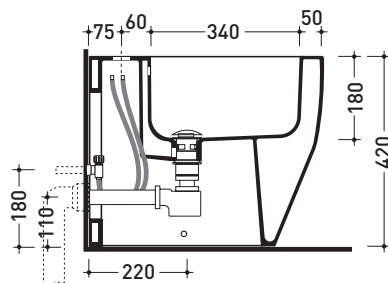

Technical accessories: **Short chrome siphon for bidet** (SIFB/CR)
Stop & Go drain (PLSG)
CERAMIC Stop & Go drain (PLCE)
Two piece set chrome tap filters (RF026)

Package dim. **56 x 39 x 45,5 cm** | Weight **30,7 kg** | Pz. Pallet n° **15**

CE UNI EN 14528 - CL20 Dop-No14528

vista zenitale / zenital view

vista laterale / lateral view

sezione longitudinale / section

vista retro / back view

sizes in mm

Please consider a 2% tolerance on indicated measurements