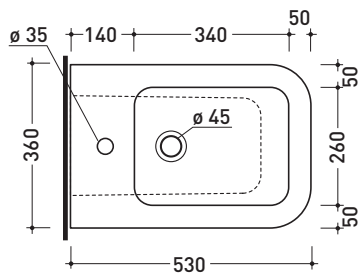

design **LUDOVICA+ROBERTO PALOMBA**

2003

TR217

Back to wall single-hole bidet (floor fixing kit art. 9003 included)

Complements: **Niagara panel bidet** (TR40)
Line taps bidet: ONE - NOKE' - SI - FOLD
Line accessories: TWO - HOOP - NOKE' - FOLD

Technical accessories: **Short chrome siphon for bidet** (SIFB/CR)
Stop & Go drain (PLSG)
CERAMIC Stop & Go drain (PLCE)
Two piece set chrome tap filters (RF026)

Package dim. **56 x 39 x 45,5 cm** | Weight **30,7 kg** | Pz. Pallet n° **15**

CE UNI EN 14528 - CL20 Dop-No14528

vista zenitale / zenital view

vista laterale / lateral view

sezione longitudinale / section

vista retro / back view

sizes in mm

Please consider a 2% tolerance on indicated measurements