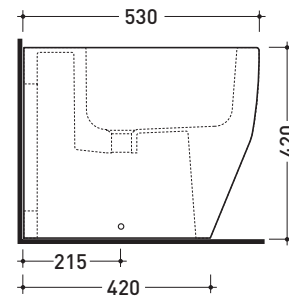

design **LUDOVICA+ROBERTO PALOMBA**

2003

TR217

Back to wall single-hole bidet (floor fixing kit art. 9003 included)

Complements: **Niagara panel bidet** (TR40)
Line taps bidet: ONE - NOKE' - SI - FOLD
Line accessories: TWO - HOOP - NOKE' - FOLD

Technical accessories: **Short chrome siphon for bidet** (SIFB/CR)
Stop & Go drain (PLSG)
CERAMIC Stop & Go drain (PLCE)
Two piece set chrome tap filters (RF026)

Package dim. **56 x 39 x 45,5 cm** | Weight **30,7 kg** | Pz. Pallet n° **15**

CE UNI EN 14528 - CL20 Dop-No14528

vista zenitale / zenital view

vista laterale / lateral view

sezione longitudinale / section

vista retro / back view

sizes in mm

Please consider a 2% tolerance on indicated measurements