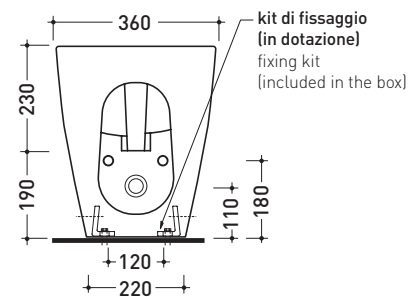

Technical accessories: **Short chrome siphon for bidet** (SIFB/CR)
Stop & Go drain (PLSG)
CERAMIC Stop & Go drain (PLCE)
Two piece set chrome tap filters (RF026)

Package dim. **56 x 39 x 45,5 cm** | Weight **30,7 kg** | Pz. Pallet n° **15**

CE UNI EN 14528 - CL20 Dop-No14528

vista zenitale / zenital view

vista laterale / lateral view

sezione longitudinale / section

vista retro / back view

sizes in mm

Please consider a 2% tolerance on indicated measurements