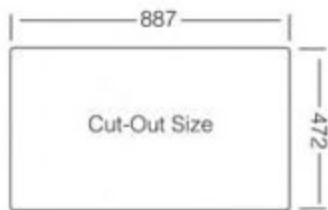

Inset

Dimensions:(mm)
915 x 500

Seri No:	Wave 915 500
Siphons:	S-905 S-905 P S-205
Bowl Depth	190 mm
Thickness	0,80 mm
Cut-Out Size	887 mm – 472 mm
Min.Cabinet Size	650 mm
Finished	Polished / Linen