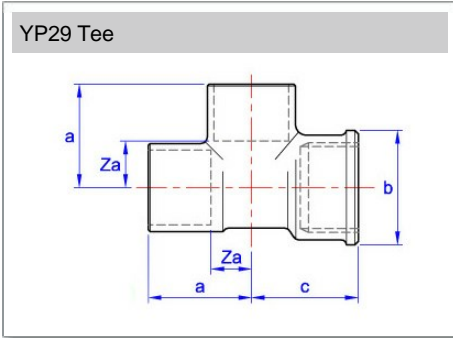

Yorkshire

Female tee, copper end and branch x BSP parallel female end

General Information

Size	Pattern No.	Pack 1 Qty	Pack 2 Qty	Code	Barcode	Price (£) each ex VAT
15mm x 1/2" x 15mm	YP29	10	120	08570	5022050085702	£21.21

Dimensions

Code	Description	a	b	c	Za
08570	15 x 1/2" x 15mm YP29	25	28	23	11

Pegler Yorkshire reserve the right to change specifications

Guarantee

Pegler 25 Year Guarantee - Terms and Conditions

Products are subject to a 25 year guarantee that is between Pegler and the final purchaser of the product.