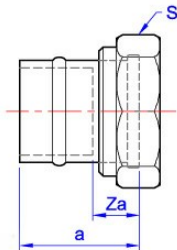

# Yorkshire

Flat faced union adaptor, copper x BSP union nut. Suitable for use with water meters

YP68FF Adaptor

### General Information

Size	Pattern No.	Pack 1 Qty	Pack 2 Qty	Code	Barcode	Price (£) each ex VAT
15mm x 3/4"	YP68FF	5	120	<a href="#">08796</a>	5022050087966	£27.84
22mm x 1"	YP68FF	5	80	<a href="#">08797</a>	5022050087973	£36.63

### Dimensions

Code	Description	a	Za	S
08796	15mm x 3/4" YP68FF	17	3	30
08797	22mm x 1" YP68FF	21	2	37

Pegler Yorkshire reserve the right to change specifications

### Pressure and Temperature

Size	-40°C (Min)	30°C	65°C	110°C (Max)
6mm to 54mm	16 bar	16 bar	10 bar	6 bar
67mm	10 bar	10 bar	6 bar	4 bar