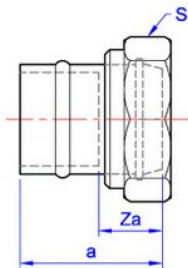

Yorkshire

Union adaptor, copper x BSP union nut. Cone joint to BS 1010

YP68 Adaptor

General Information

Size	Pattern No.	Pack 1 Qty	Pack 2 Qty	Code	Barcode	Price (£) each ex VAT
15mm x 3/4"	YP68	10	160	08783	5022050087836	£22.51
22mm x 1"	YP68	10	80	08784	5022050087843	£31.96
28mm x 1 1/4"	YP68	1	60	08786	5022050556837	£51.67

YP68 Adaptor

Dimensions

Code	Description	a	Za	S
08783	15mm x 3/4" YP68	28	5	30
08784	22mm x 1" YP68	35	13	37
08786	28mm x 1 1/4" YP68	36	1	46

Pegler Yorkshire reserve the right to change specifications

Guarantee

The extent of this liability is limited to the cost of the replacement of the defective item and not to installation or consequential damages.

Pressure and Temperature

Size	-40°C (Min)	30°C	65°C	110°C (Max)
6mm to 54mm	16 bar	16 bar	10 bar	6 bar
67mm	10 bar	10 bar	6 bar	4 bar