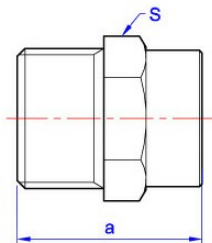

YP72 Nipple

Dimensions

Code Description a S

Pegler Yorkshire reserve the right to change specifications

Guarantee

Pegler 25 Year Guarantee - Terms and Conditions

Products are subject to a 25 year guarantee that is between Pegler and the final purchaser of the product.

The guarantee is subject to proof of purchase being supplied.

This guarantee does not affect any statutory rights the consumer may have in law.

The guarantee covers manufacturing or material defects when installed in accordance with our instructions on specified tube materials and applications, and does not cover parts subject to normal wear and tear.

This product range has been designed for the use of homeowners, domestic and commercial applications and therefore the Guarantee is subject to the product being properly selected for their intended service conditions.

The guarantee is not applicable where the product is fitted contrary to the conditions in the fitting instructions.

This is reinforced where valves are covered by the European Pressure Equipment Directive (PED97/23/EC) where Installation, Operating and Maintenance Instructions are supplied with each product and/or carton.

Provided it is installed correctly and receives adequate preventative maintenance it should give years of trouble-free service.

Abusive behaviour and accidental damage to the product are not covered by this guarantee.

The extent of this liability is limited to the cost of the replacement of the defective item and not to installation or consequential damages.

Pressure and Temperature

Size	-40°C (Min)	30°C	65°C	110°C (Max)
6mm to 54mm	16 bar	16 bar	10 bar	6 bar
67mm	10 bar	10 bar	6 bar	4 bar