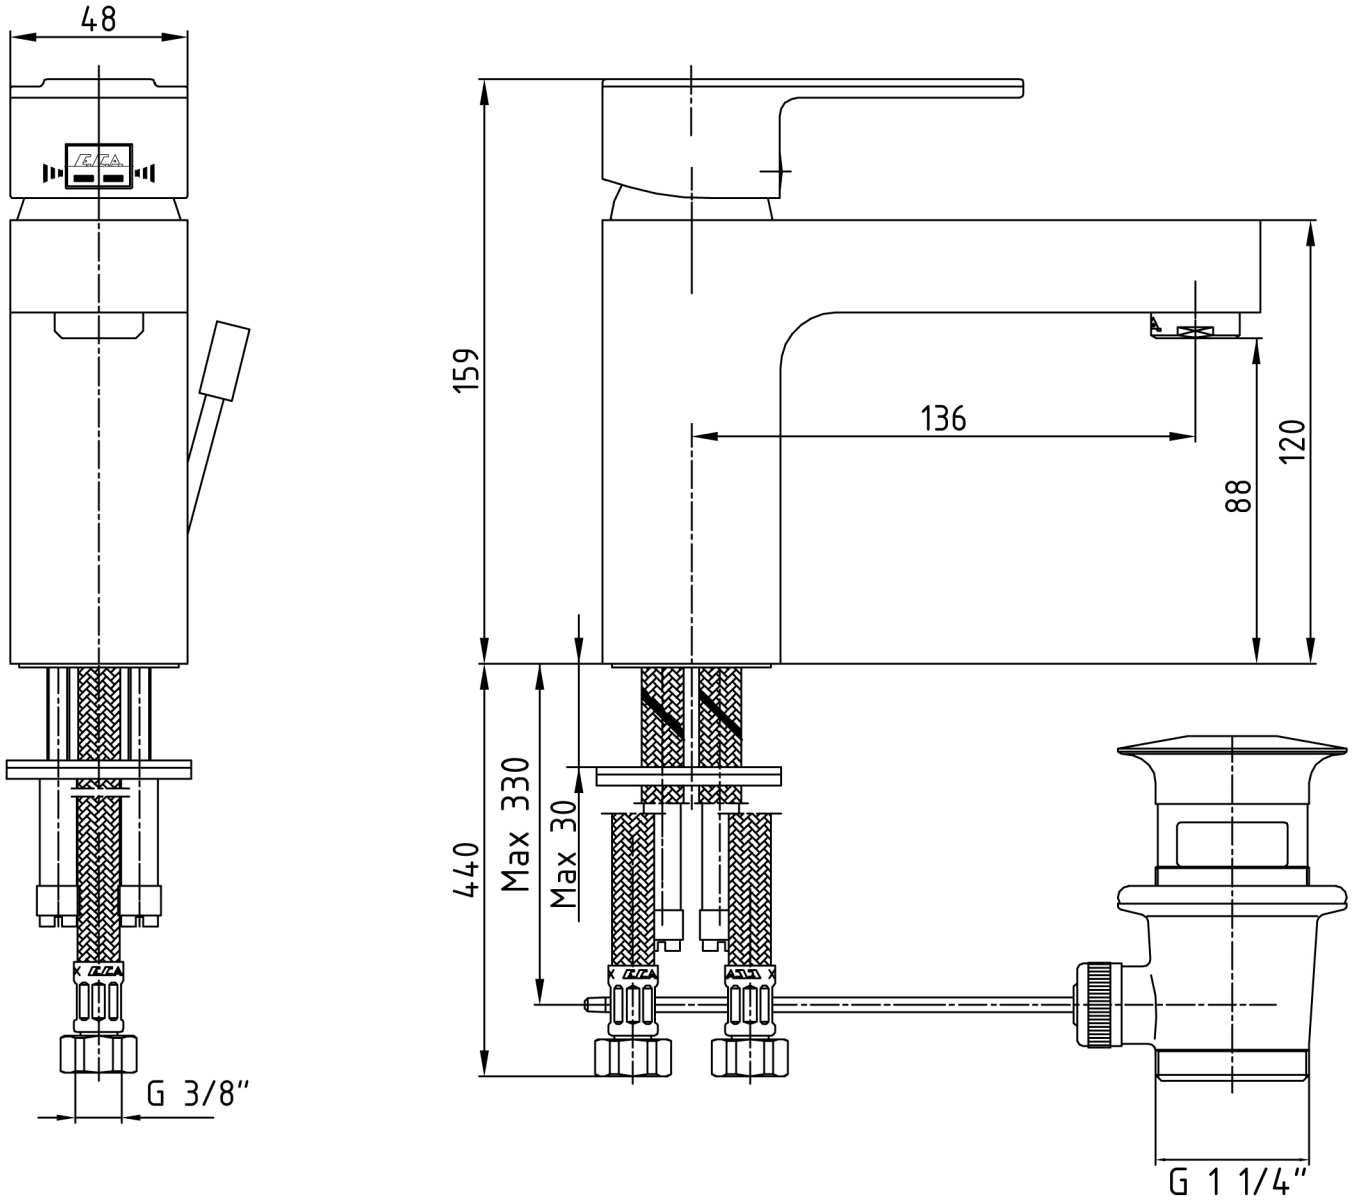

ELEA

İhracat Kodu : 102108653 EX / STEX - ELEA Yarım Sifonlu Lavabo Bataryası

Export Code : 102108653 EX / STEX - ELEA Basin Mixer with Semi Pop-Up

*This product is for export sales only.

Kasım 2015 / November 2015