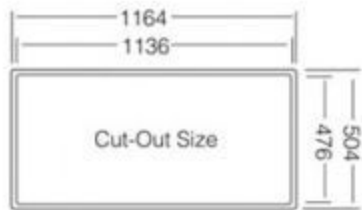

Flush mount

Dimensions:(mm)
1164 x 504

Seri No:	MA 1160 500 20
Siphons:	S-805 L S-805 LP
Bowl Depth	210/210 mm
Thickness	1 mm
Cut-Out Size	1164 mm - 504 mm
Min.Cabinet Size	800 mm
Finished	Polished