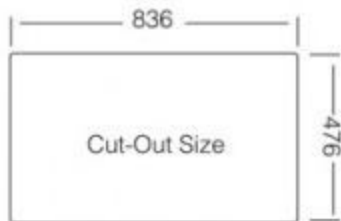

Inset Slim-Top

Dimensions:(mm)
864 x 504

Seri No:	MA 860 500
Siphons:	S-905 L S-905 LP
Bowl Depth	190 mm
Thickness	1 mm
Cut-Out Size	836 mm – 476 mm
Min.Cabinet Size	450 mm
Finished	Polished